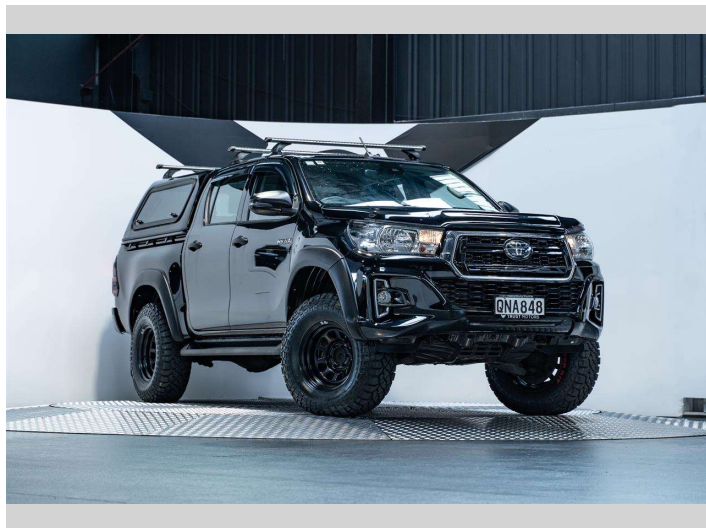

# 2020 Toyota Hilux SR 2.8D Auto

Purchase Price

**\$46,990**

Includes GST, Registration & Licensing

Finance may be available on this vehicle. Ask one of our friendly staff for more information.

Gain peace of mind with Mechanical Breakdown Insurance. **Ask us how.**

## Top features

None Listed

Body Style

**4 door, Ute**

Odometer

**93,700 km**

Engine

**2755 cc, Internal Combustion**