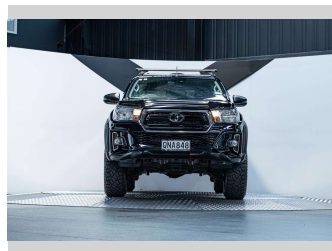

# 2020 Toyota Hilux SR 2.8D Auto

Purchase Price

**\$46,990**

Includes GST, Registration & Licensing

Finance may be available on this vehicle. Ask one of our friendly staff for more information.

Gain peace of mind with Mechanical Breakdown Insurance. **Ask us how.**

## Top features

None Listed

Body Style

**4 door, Ute**

Odometer

**93,700 km**

Engine

**2755 cc, Internal Combustion**