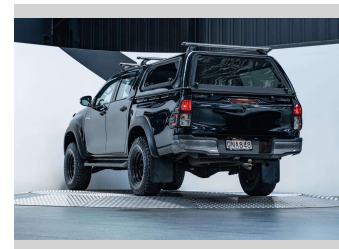

2020 Toyota Hilux SR 2.8D Auto

Purchase Price

$46,990

Includes GST, Registration & Licensing

Finance may be available on this vehicle. Ask one of our friendly staff for more information.

Gain peace of mind with Mechanical Breakdown Insurance. **Ask us how.**

Top features

None Listed

Body Style

4 door, Ute

Odometer

93,700 km

Engine

2755 cc, Internal Combustion

Fuel Type

Diesel

Transmission

Automatic

Wheels

-

VIN

MR0JA3DD100346611

Interior

Black

Safety

-

Reg No.

QNA848

Ext Colour

Eclipse Black

History

NZ New, 3 owners

Seats

5 seats, Fabric

CO2 Emissions

-

Energy Economy

-

Stock ID: 4402

Trust Motors Ltd | Phone 09 887 8668 | Email george@trustmotors.co.nz
10 Norman Spencer Drive, Papatoetoe, Auckland 2104, New Zealand
www.trustmotors.co.nz

4.90 | 1014 reviews