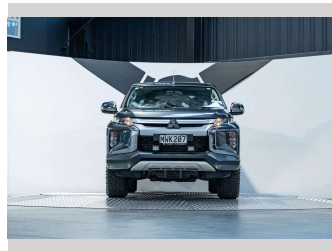

2020 Mitsubishi Triton GLXR 2.4D Manual

Purchase Price

\$32,990

Includes GST, Registration & Licensing

Finance may be available on this vehicle. Ask one of our friendly staff for more information.

Gain peace of mind with Mechanical Breakdown Insurance. **Ask us how.**