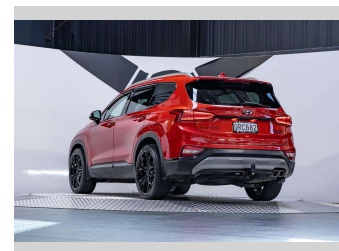

2018 Hyundai Santa Fe TM Limited 2.2L 4WD

Purchase Price **\$47,990**
Includes GST, Registration & Licensing

Finance may be available on this vehicle. Ask one of our friendly staff for more information.

Gain peace of mind with Mechanical Breakdown Insurance. **Ask us how.**

Top features
None Listed

Body Style
5 door, SUV / 4x4

Odometer
88,500 km

Engine
2199 cc, Internal Combustion

Fuel Type
Diesel

Transmission
Automatic, 4WD