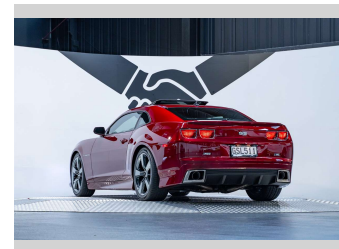

2010 Chevrolet Camaro 2SS/RS Supercharged 6.2L

Purchase Price **\$67,990**
Includes GST, Registration & Licensing

Finance may be available on this vehicle. Ask one of our friendly staff for more information.

Gain peace of mind with Mechanical Breakdown Insurance. **Ask us how.**

Top features
None Listed

Body Style
2 door, Coupe

Odometer
32,900 mi

Engine
6200 cc, Internal Combustion

Fuel Type
Petrol

Transmission
Manual, Rear Wheel

Wheels
-

VIN
2G1FT1EW9A9209046

Interior
Beige

Safety
-

Reg No.
GSL511

Ext Colour
Red Jewel

History
Ex-Overseas, 1 owner

Seats
4 seats, Leather