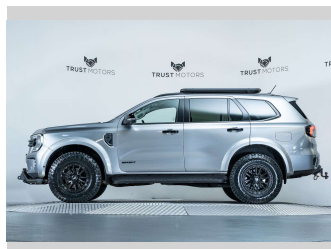

2022 Ford Everest Sport 3.0L V6 4WD

Purchase Price **\$59,990**
Includes GST, Registration & Licensing

Finance may be available on this vehicle. Ask one of our friendly staff for more information.

Gain peace of mind with Mechanical Breakdown Insurance. **Ask us how.**

Top features
None Listed

Body Style
4 door, SUV / 4x4

Odometer
182,600 km

Engine
2993 cc, Internal Combustion

Fuel Type
Diesel

Transmission
Automatic, 4WD

Wheels
-

VIN
MNARXXMAWRNP34343

Interior
Black

Safety
-

Reg No.
PNJ942

Ext Colour
Aluminium Metallic

History
NZ New, 2 owners

Seats
7 seats, Leather

CO2 Emissions
-

Energy Economy
-