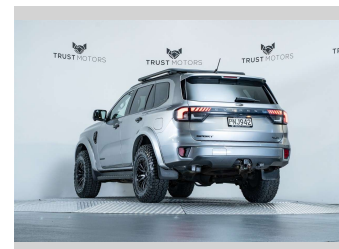

2022 Ford Everest Sport 3.0L V6 4WD

Purchase Price **\$59,990**
Includes GST, Registration & Licensing

Finance may be available on this vehicle. Ask one of our friendly staff for more information.

Gain peace of mind with Mechanical Breakdown Insurance. **Ask us how.**

Top features
None Listed

Body Style
4 door, SUV / 4x4

Odometer
182,600 km

Engine
2993 cc, Internal Combustion

Fuel Type
Diesel

Transmission
Automatic, 4WD

Wheels
-

VIN
MNARXXMAWRNP34343

Interior
Black

Safety
-

Reg No.
PNJ942

Ext Colour
Aluminium Metallic

History
NZ New, 2 owners

Seats
7 seats, Leather

CO2 Emissions
-

Energy Economy
-