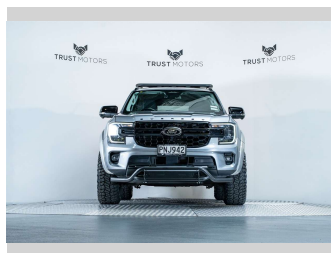

2022 Ford Everest Sport 3.0L V6 4WD

Purchase Price **\$59,990**
Includes GST, Registration & Licensing

Finance may be available on this vehicle. Ask one of our friendly staff for more information.

Gain peace of mind with Mechanical Breakdown Insurance. **Ask us how.**