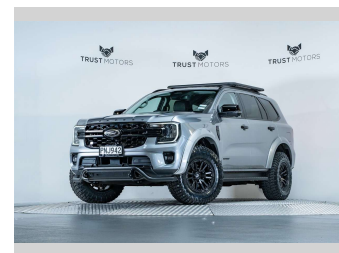

2022 Ford Everest Sport 3.0L V6 4WD

Purchase Price **\$59,990**
Includes GST, Registration & Licensing

Finance may be available on this vehicle. Ask one of our friendly staff for more information.

Gain peace of mind with Mechanical Breakdown Insurance. **Ask us how.**

Top features
None Listed

Body Style
4 door, SUV / 4x4

Odometer
182,600 km

Engine
2993 cc, Internal Combustion

Fuel Type
Diesel

Transmission
Automatic, 4WD

Wheels
-

VIN
MNARXXMAWRNP34343

Interior
Black

Safety
-

Reg No.
PNJ942

Ext Colour
Aluminium Metallic

History
NZ New, 2 owners

Seats
7 seats, Leather

CO2 Emissions
-

Energy Economy
-