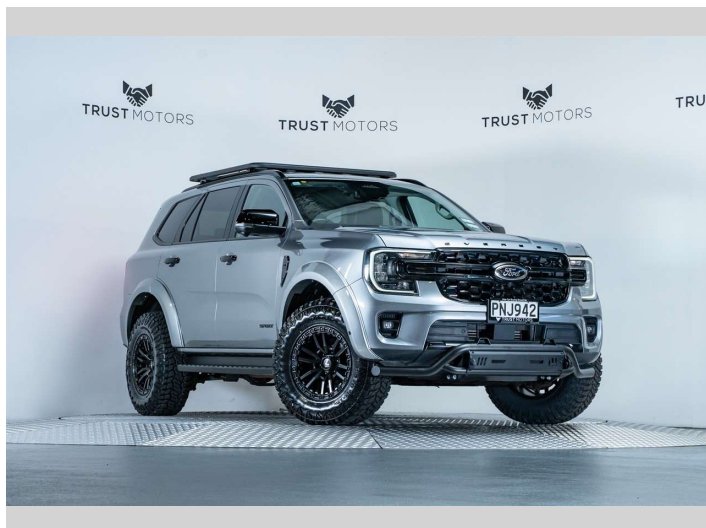

2022 Ford Everest Sport 3.0L V6 4WD

Purchase Price **\$59,990**
Includes GST, Registration & Licensing

Finance may be available on this vehicle. Ask one of our friendly staff for more information.

Gain peace of mind with Mechanical Breakdown Insurance. **Ask us how.**

Top features
None Listed

Body Style
4 door, SUV / 4x4

Odometer
182,600 km

Engine
2993 cc, Internal Combustion

Fuel Type
Diesel

Transmission
Automatic, 4WD

Wheels
-

VIN
MNARXXMAWRNP34343

Interior
Black

Safety
-

Reg No.
PNJ942

Ext Colour
Aluminium Metallic

History
NZ New, 2 owners

Seats
7 seats, Leather

CO2 Emissions
-

Energy Economy
-