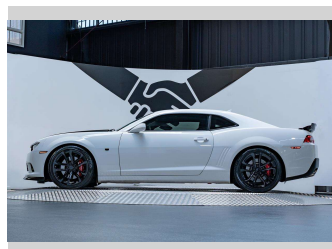

2015 Chevrolet Camaro 2SS 1LE Track Package

Purchase Price **\$67,990**
Includes GST, Registration & Licensing

Finance may be available on this vehicle. Ask one of our friendly staff for more information.