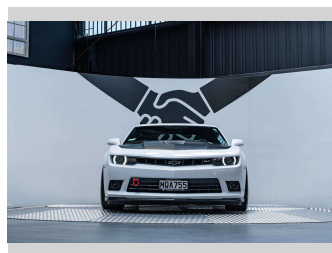

2015 Chevrolet Camaro 2SS 1LE Track Package

Purchase Price **\$67,990**
Includes GST, Registration & Licensing

Finance may be available on this vehicle. Ask one of our friendly staff for more information.