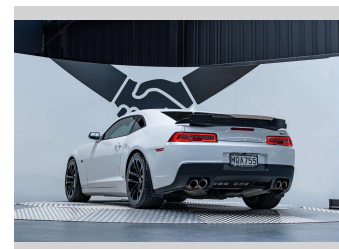

2015 Chevrolet Camaro 2SS 1LE Track Package

Purchase Price **\$67,990**
Includes GST, Registration & Licensing

Finance may be available on this vehicle. Ask one of our friendly staff for more information.