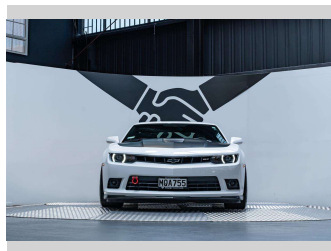

# 2015 Chevrolet Camaro 2SS 1LE Track Package

**Purchase Price** **\$69,990**  
Includes GST, Registration & Licensing

Finance may be available on this vehicle. Ask one of our friendly staff for more information.