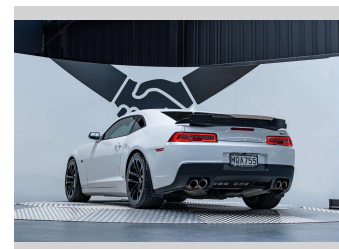

# 2015 Chevrolet Camaro 2SS 1LE Track Package

**Purchase Price** **\$69,990**  
Includes GST, Registration & Licensing

Finance may be available on this vehicle. Ask one of our friendly staff for more information.