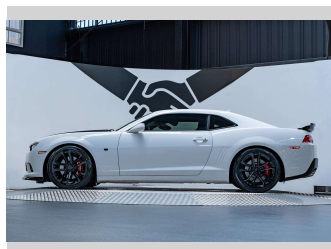

# 2015 Chevrolet Camaro 2SS 1LE Track Package

**Purchase Price** **\$69,990**  
Includes GST, Registration & Licensing

Finance may be available on this vehicle. Ask one of our friendly staff for more information.