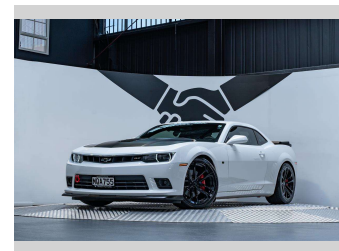

# 2015 Chevrolet Camaro 2SS 1LE Track Package

**Purchase Price** **\$69,990**  
Includes GST, Registration & Licensing

Finance may be available on this vehicle. Ask one of our friendly staff for more information.