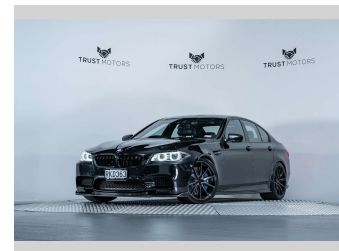

2014 BMW M5 4.4L Twin Turbo V8

Purchase Price **\$54,990**
Includes GST, Registration & Licensing

Finance may be available on this vehicle. Ask one of our friendly staff for more information.

Gain peace of mind with Mechanical Breakdown Insurance. **Ask us how.**

Top features
None Listed

Body Style
4 door, Sedan

Odometer
69,550 km

Engine
4390 cc, Internal Combustion

Fuel Type
Petrol

Transmission
Automatic, Rear Wheel

Wheels
-

VIN
WBSFV92010DX97261

Interior
Black

Safety
-

Reg No.
RKD363

Ext Colour
Black Sapphire Metallic

History
Ex-Overseas, 1 owner

Seats
5 seats, Leather

CO2 Emissions
-

Energy Economy
-