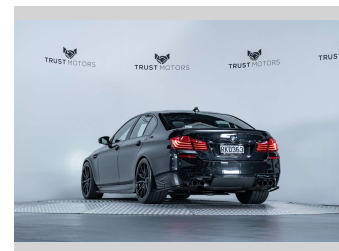

2014 BMW M5 4.4L Twin Turbo V8

Purchase Price **\$54,990**
Includes GST, Registration & Licensing

Finance may be available on this vehicle. Ask one of our friendly staff for more information.

Gain peace of mind with Mechanical Breakdown Insurance. **Ask us how.**

Top features
None Listed

Body Style
4 door, Sedan

Odometer
69,550 km

Engine
4390 cc, Internal Combustion

Fuel Type
Petrol

Transmission
Automatic, Rear Wheel

Wheels
-

VIN
WBSFV92010DX97261

Interior
Black

Safety
-

Reg No.
RKD363

Ext Colour
Black Sapphire Metallic

History
Ex-Overseas, 1 owner

Seats
5 seats, Leather

CO2 Emissions
-

Energy Economy
-