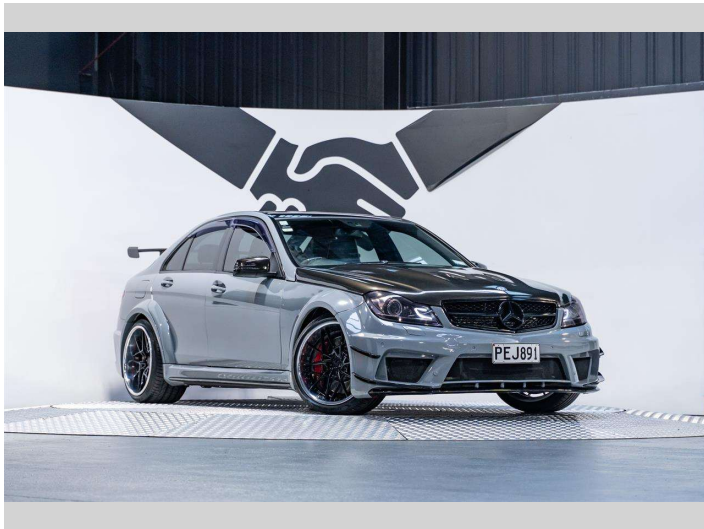

2012 Mercedes-Benz C 63 AMG 6.2L V8

Purchase Price

$54,990

Includes GST, Registration & Licensing

Finance may be available on this vehicle. Ask one of our friendly staff for more information.

finance
NOW

Gain peace of mind with Mechanical Breakdown Insurance. **Ask us how.**

Protecta
INSURANCE
an ASSURANT company

Top features

None Listed

Body Style

4 door, Sedan

Odometer

85,800 km

Engine

6200 cc, Internal Combustion

Fuel Type

Petrol

Transmission

Automatic, Rear Wheel

Wheels

-

VIN

WDD2040772A604145

Interior

Black

Safety

-

Reg No.

PEJ891

Ext Colour

Nardo Grey

History

Ex-Overseas, 5 owners

Seats

5 seats, Leather

CO2 Emissions

-

Energy Economy

-

Stock ID: 4389

Trust Motors Ltd | Phone 09 887 8668 | Email george@trustmotors.co.nz
10 Norman Spencer Drive, Papatoetoe, Auckland 2104, New Zealand
www.trustmotors.co.nz

★★★★★
4.91 | 1138 reviews