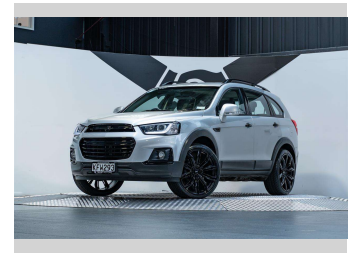

2016 Holden Captiva LS Equipe 2.4L

Purchase Price **\$19,990**
Includes GST, Registration & Licensing

Finance may be available on this vehicle. Ask one of our friendly staff for more information.

Gain peace of mind with Mechanical Breakdown Insurance. **Ask us how.**

an ASSURANT company

Top features

None Listed

Body Style
4 door, SUV / 4x4

Odometer
98,600 km

Engine
2384 cc, Internal Combustion

Fuel Type
Petrol

Transmission
Automatic