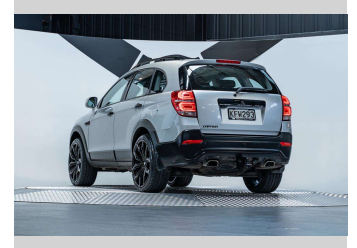

2016 Holden Captiva LS Equipe 2.4L

Purchase Price **\$19,990**
Includes GST, Registration & Licensing

Finance may be available on this vehicle. Ask one of our friendly staff for more information.

Gain peace of mind with Mechanical Breakdown Insurance. **Ask us how.**

an ASSURANT company

Top features

None Listed

Body Style
4 door, SUV / 4x4

Odometer
98,600 km

Engine
2384 cc, Internal Combustion

Fuel Type
Petrol

Transmission
Automatic