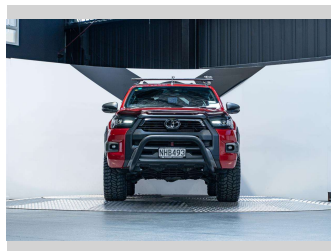

2021 Toyota Hilux SR5 Cruiser 2.8L Diesel

Purchase Price **\$54,990**
Includes GST, Registration & Licensing

Finance may be available on this vehicle. Ask one of our friendly staff for more information.

Gain peace of mind with Mechanical Breakdown Insurance. **Ask us how.**

Top features
None Listed

Body Style
4 door, Ute

Odometer
62,200 km

Engine
2755 cc, Internal Combustion

Fuel Type
Diesel

Transmission
Automatic