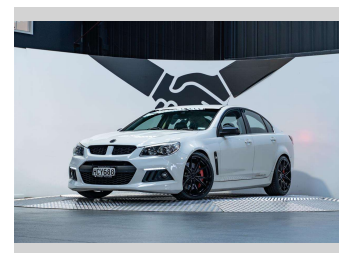

2013 Holden HSV Clubsport R8 6.2L Manual

Purchase Price **$74,990**
Includes GST, Registration & Licensing

Finance may be available on this vehicle. Ask one of our friendly staff for more information.

Gain peace of mind with Mechanical Breakdown Insurance. **Ask us how.**

an ASSURANT company

Top features
None Listed

Body Style
4 door, Sedan

Odometer
131,800 km

Engine
6162 cc, Internal Combustion

Fuel Type
Petrol

Transmission
Manual, Rear Wheel

Wheels
-

VIN
6G1FK5EW3EL922424

Interior
Black

Safety
-

Reg No.
HCY688

Ext Colour
Heron White

History
NZ New, 1 owner

Seats
5 seats, Leather/ Suede

CO2 Emissions
-

Energy Economy
-

Stock ID: 4564

Trust Motors Ltd | Phone 09 887 8668 | Email george@trustmotors.co.nz
10 Norman Spencer Drive, Papatoetoe, Auckland 2104, New Zealand
www.trustmotors.co.nz