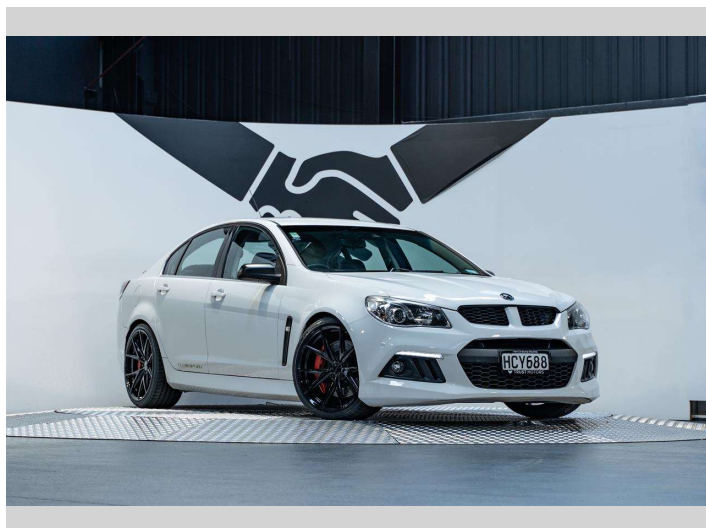

2013 Holden HSV Clubsport R8 6.2L Manual

Purchase Price **\$74,990**
Includes GST, Registration & Licensing

Finance may be available on this vehicle. Ask one of our friendly staff for more information.

Gain peace of mind with Mechanical Breakdown Insurance. **Ask us how.**

an ASSURANT company

Top features
None Listed

Body Style
4 door, Sedan

Odometer
131,800 km

Engine
6162 cc, Internal Combustion

Fuel Type
Petrol

Transmission
Manual, Rear Wheel

Wheels
-

VIN
6G1FK5EW3EL922424

Interior
Black

Safety
-

Reg No.
HCY688

Ext Colour
Heron White

History
NZ New, 1 owner

Seats
5 seats, Leather/ Suede

CO2 Emissions
-