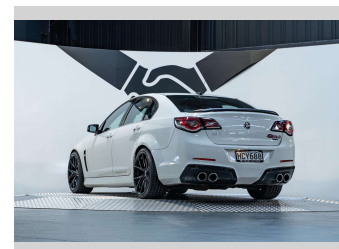

2013 Holden HSV Clubsport R8 6.2L Manual

Purchase Price **$74,990**
Includes GST, Registration & Licensing

Finance may be available on this vehicle. Ask one of our friendly staff for more information.

Gain peace of mind with Mechanical Breakdown Insurance. **Ask us how.**

an ASSURANT company

Top features
None Listed

Body Style
4 door, Sedan

Odometer
131,800 km

Engine
6162 cc, Internal Combustion

Fuel Type
Petrol

Transmission
Manual, Rear Wheel

Wheels
-

VIN
6G1FK5EW3EL922424

Interior
Black

Safety
-

Reg No.
HCY688

Ext Colour
Heron White

History
NZ New, 1 owner

Seats
5 seats, Leather/ Suede

CO2 Emissions
-

Energy Economy
-

Stock ID: 4564

Trust Motors Ltd | Phone 09 887 8668 | Email george@trustmotors.co.nz
10 Norman Spencer Drive, Papatoetoe, Auckland 2104, New Zealand
www.trustmotors.co.nz