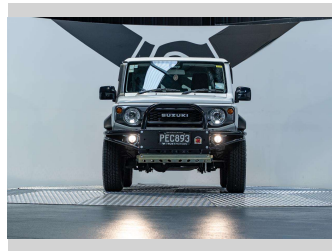

2022 Suzuki Jimny Sierra 1.5L Manual 4WD

Purchase Price **\$35,990**
Includes GST, Registration & Licensing

Finance may be available on this vehicle. Ask one of our friendly staff for more information.

Gain peace of mind with Mechanical Breakdown Insurance. **Ask us how.**

Top features
None Listed

Body Style
3 door, SUV / 4x4

Odometer
24,700 km

Engine
1462 cc, Internal Combustion

Fuel Type
Petrol

Transmission
Manual, 4WD

Wheels
-

VIN
JSAGJB74V00177756

Interior
Black

Safety
-

Reg No.
PEC893

Ext Colour
Superior White

History
NZ New, 3 owners

Seats
4 seats, Fabric

CO2 Emissions
-

Energy Economy
-