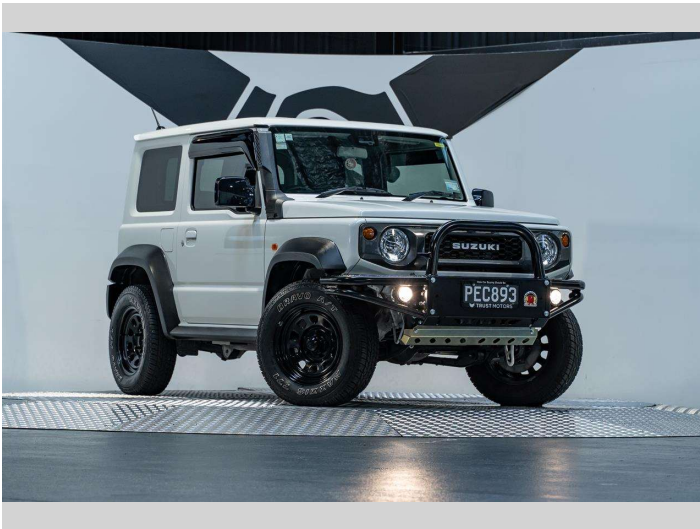

2022 Suzuki Jimny Sierra 1.5L Manual 4WD

Purchase Price **\$35,990**
Includes GST, Registration & Licensing

Finance may be available on this vehicle. Ask one of our friendly staff for more information.

Gain peace of mind with Mechanical Breakdown Insurance. **Ask us how.**

Top features
None Listed

Body Style
3 door, SUV / 4x4

Odometer
24,700 km

Engine
1462 cc, Internal Combustion

Fuel Type
Petrol

Transmission
Manual, 4WD

Wheels
-

VIN
JSAGJB74V00177756

Interior
Black

Safety
-

Reg No.
PEC893

Ext Colour
Superior White

History
NZ New, 3 owners

Seats
4 seats, Fabric

CO2 Emissions
-

Energy Economy
-