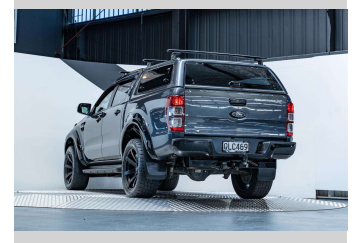

# 2022 Ford Ranger Wildtrak X 2.0L 4WD

**Purchase Price** **\$59,990**  
Includes GST, Registration & Licensing

Finance may be available on this vehicle. Ask one of our friendly staff for more information.

Gain peace of mind with Mechanical Breakdown Insurance. **Ask us how.**

**Top features**  
None Listed

Body Style  
**4 door, Ute**

Odometer  
**43,500 km**

Engine  
**1996 cc, Internal Combustion**

Fuel Type  
**Diesel**