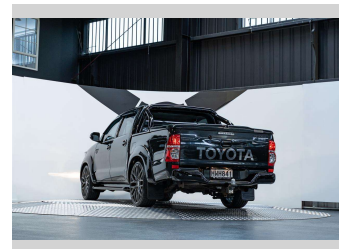

2014 Toyota Hilux SR5 4.0L Petrol

Purchase Price **$32,990**
Includes GST, Registration & Licensing

Finance may be available on this vehicle. Ask one of our friendly staff for more information.

Gain peace of mind with Mechanical Breakdown Insurance. **Ask us how.**

an ASSURANT company

Top features
None Listed

Body Style
4 door, Ute

Odometer
99,950 km

Engine
3956 cc, Internal Combustion

Fuel Type
Petrol

Transmission
Automatic

Wheels
-

VIN
MR0EU19GX06002580

Interior
Black

Safety
-

Reg No.
HWH841

Ext Colour
Eclipse Black

History
NZ New, 4 owners

Seats
5 seats, Fabric

CO2 Emissions
-

Energy Economy
-

Stock ID: 4316

Trust Motors Ltd | Phone 09 887 8668 | Email george@trustmotors.co.nz
10 Norman Spencer Drive, Papatoetoe, Auckland 2104, New Zealand
www.trustmotors.co.nz

4.90 | 1009 reviews