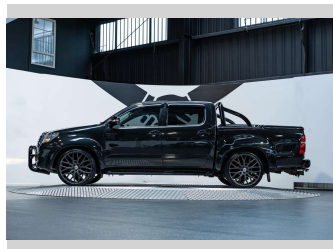

2014 Toyota Hilux SR5 4.0L Petrol

Purchase Price **\$32,990**
Includes GST, Registration & Licensing

Finance may be available on this vehicle. Ask one of our friendly staff for more information.

Gain peace of mind with Mechanical Breakdown Insurance. **Ask us how.**

an ASSURANT company

Top features
None Listed

Body Style
4 door, Ute

Odometer
99,950 km

Engine
3956 cc, Internal Combustion

Fuel Type
Petrol

Transmission
Automatic

Wheels
-