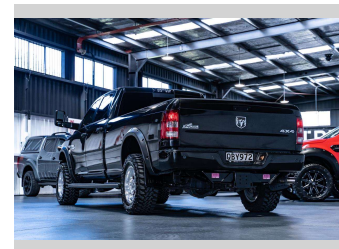

2017 Ram 2500 SLT 4WD 6.4L Hemi

Purchase Price **\$119,990**

Includes GST, Registration & Licensing Note: A Clean Car fee/rebate does not apply to this vehicle

Finance may be available on this vehicle. Ask one of our friendly staff for more information.