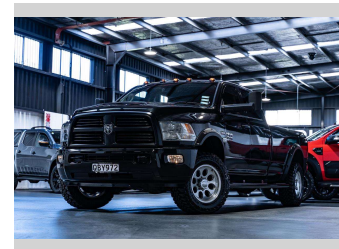

2017 Ram 2500 SLT 4WD 6.4L Hemi

Purchase Price **\$119,990**

Includes GST, Registration & Licensing Note: A Clean Car fee/rebate does not apply to this vehicle

Finance may be available on this vehicle. Ask one of our friendly staff for more information.

Gain peace of mind with Mechanical Breakdown Insurance. **Ask us how.**

an ASSURANT company

Top features

None Listed

Body Style
4 door, Ute

Odometer
52,100 km

Engine
6417 cc, Internal Combustion

Fuel Type
Petrol