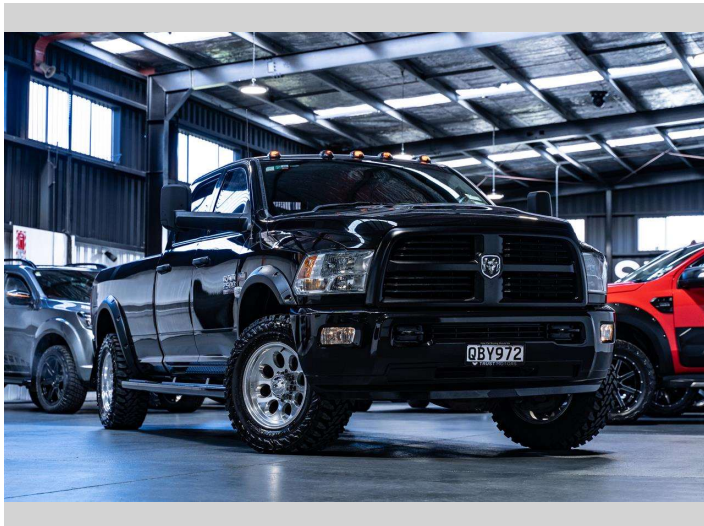

2017 Ram 2500 SLT 4WD 6.4L Hemi

Purchase Price **\$119,990**

Includes GST, Registration & Licensing Note: A Clean Car fee/rebate does not apply to this vehicle

Finance may be available on this vehicle. Ask one of our friendly staff for more information.

Gain peace of mind with Mechanical Breakdown Insurance. **Ask us how.**

an ASSURANT company

Top features

None Listed

Body Style
4 door, Ute

Odometer
52,100 km

Engine
6417 cc, Internal Combustion

Fuel Type
Petrol