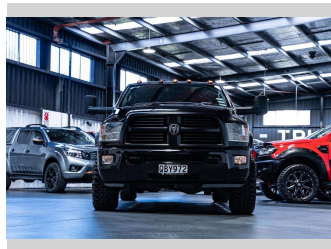

2017 Ram 2500 SLT 4WD 6.4L Hemi

Purchase Price **\$119,990**

Includes GST, Registration & Licensing Note: A Clean Car fee/rebate does not apply to this vehicle

Finance may be available on this vehicle. Ask one of our friendly staff for more information.