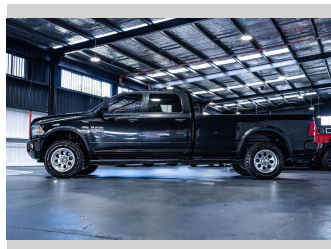

2017 Ram 2500 SLT 4WD 6.4L Hemi

Purchase Price **\$119,990**

Includes GST, Registration & Licensing Note: A Clean Car fee/rebate does not apply to this vehicle

Finance may be available on this vehicle. Ask one of our friendly staff for more information.

Gain peace of mind with Mechanical Breakdown Insurance. **Ask us how.**

an ASSURANT company

Top features

None Listed

Body Style
4 door, Ute

Odometer
52,100 km

Engine
6417 cc, Internal Combustion

Fuel Type
Petrol