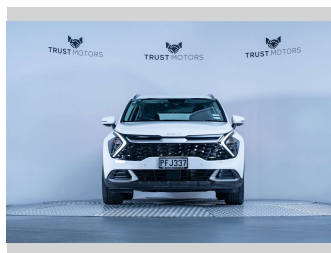

# 2022 Kia Sportage LX 2.0D 4WD

**Purchase Price** **\$36,990**  
Includes GST, Registration & Licensing

Finance may be available on this vehicle. Ask one of our friendly staff for more information.

Gain peace of mind with Mechanical Breakdown Insurance. **Ask us how.**