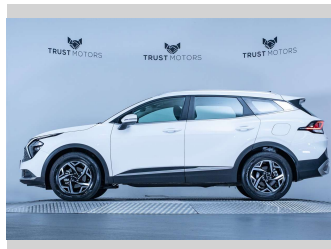

# 2022 Kia Sportage LX 2.0D 4WD

**Purchase Price** **\$36,990**  
Includes GST, Registration & Licensing

Finance may be available on this vehicle. Ask one of our friendly staff for more information.

Gain peace of mind with Mechanical Breakdown Insurance. **Ask us how.**

**Top features**  
None Listed

**Body Style**  
5 door, SUV / 4x4

**Odometer**  
19,900 km

**Engine**  
1999 cc, Internal Combustion

**Fuel Type**  
Diesel

**Transmission**  
Automatic, 4WD

**Wheels**  
-

**VIN**  
KNAPU81CSN7042209

**Interior**  
Black

**Safety**  
  
Based on 2022 ANCAP rating for 21+ models

**Reg No.**  
PFJ337

**Ext Colour**  
Snow White Pearl

**History**  
NZ New, 2 owners

**Seats**  
5 seats, Fabric

**CO2 Emissions**  
★★★★☆  
190 grams/km