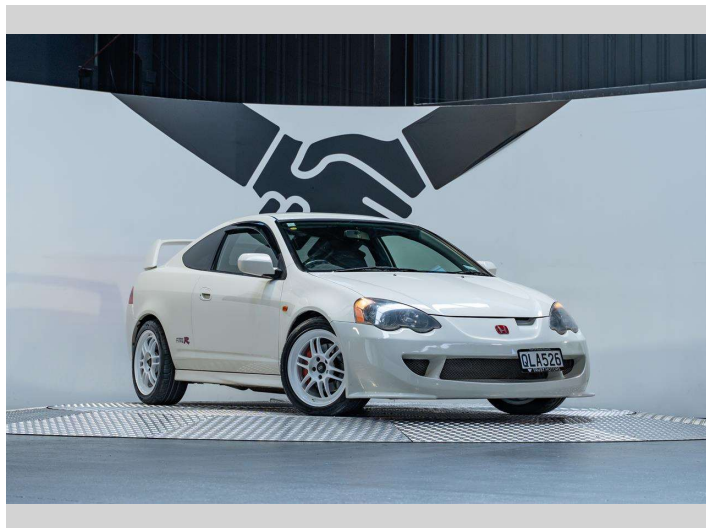

2001 Honda Integra Type R Manual

Purchase Price **\$24,990**
Includes GST, Registration & Licensing

Finance may be available on this vehicle. Ask one of our friendly staff for more information.

Gain peace of mind with Mechanical Breakdown Insurance. **Ask us how.**

an ASSURANT company

Top features

None Listed

Body Style
3 door, Coupe

Odometer
126,800 km

Engine
1998 cc, Internal Combustion

Fuel Type
Petrol

Transmission
Manual

Wheels
-

VIN
7AT08G0RX23006160

Interior
Black

Safety
-

Reg No.
QLA526

Ext Colour
Championship White

History
Ex-Overseas, 1 owner

Seats
4 seats, Fabric