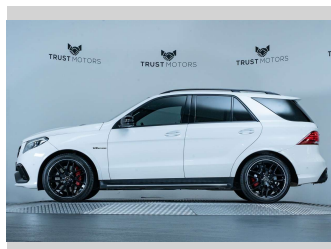

2016 Mercedes-Benz GLE 63 S AMG 5.5L Bi-Turbo

Purchase Price **\$49,990**
Includes GST, Registration & Licensing

Finance may be available on this vehicle. Ask one of our friendly staff for more information.