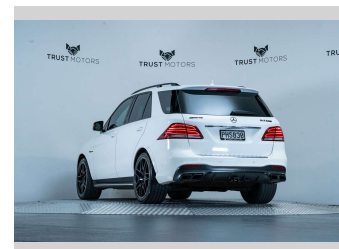

2016 Mercedes-Benz GLE 63 S AMG 5.5L Bi-Turbo

Purchase Price **\$49,990**
Includes GST, Registration & Licensing

Finance may be available on this vehicle. Ask one of our friendly staff for more information.