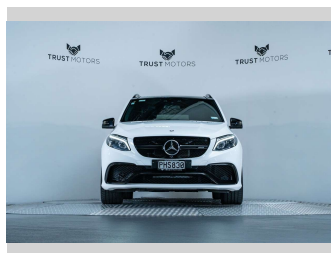

2016 Mercedes-Benz GLE 63 S AMG 5.5L Bi-Turbo

Purchase Price **\$49,990**
Includes GST, Registration & Licensing

Finance may be available on this vehicle. Ask one of our friendly staff for more information.