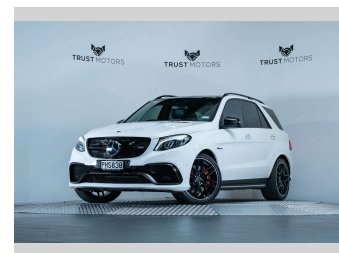

2016 Mercedes-Benz GLE 63 S AMG 5.5L Bi-Turbo

Purchase Price **\$49,990**
Includes GST, Registration & Licensing

Finance may be available on this vehicle. Ask one of our friendly staff for more information.

Gain peace of mind with Mechanical Breakdown Insurance. **Ask us how.**

Top features
None Listed

Body Style
4 door, SUV / 4x4

Odometer
127,600 km

Engine
5461 cc, Internal Combustion

Fuel Type
Petrol

Transmission
Automatic, 4WD