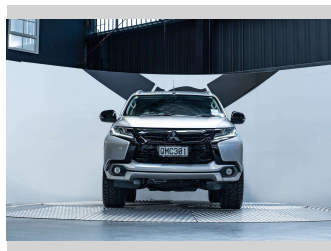

# 2019 Mitsubishi Pajero Sport VRX 2.4L 4WD

Purchase Price

**\$42,990**

Includes GST, Registration & Licensing

Finance may be available on this vehicle. Ask one of our friendly staff for more information.