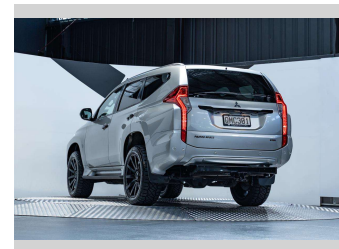

# 2019 Mitsubishi Pajero Sport VRX 2.4L 4WD

Purchase Price

**\$42,990**

Includes GST, Registration & Licensing

Finance may be available on this vehicle. Ask one of our friendly staff for more information.

## Top features

None Listed

Body Style

**5 door, SUV / 4x4**

Odometer

**40,180 km**

Engine

**2442 cc, Internal Combustion**