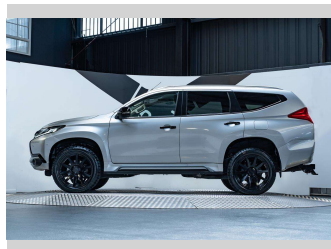

# 2019 Mitsubishi Pajero Sport VRX 2.4L 4WD

Purchase Price

**\$42,990**

Includes GST, Registration & Licensing

Finance may be available on this vehicle. Ask one of our friendly staff for more information.

## Top features

None Listed

Body Style

**5 door, SUV / 4x4**

Odometer

**40,180 km**

Engine

**2442 cc, Internal Combustion**