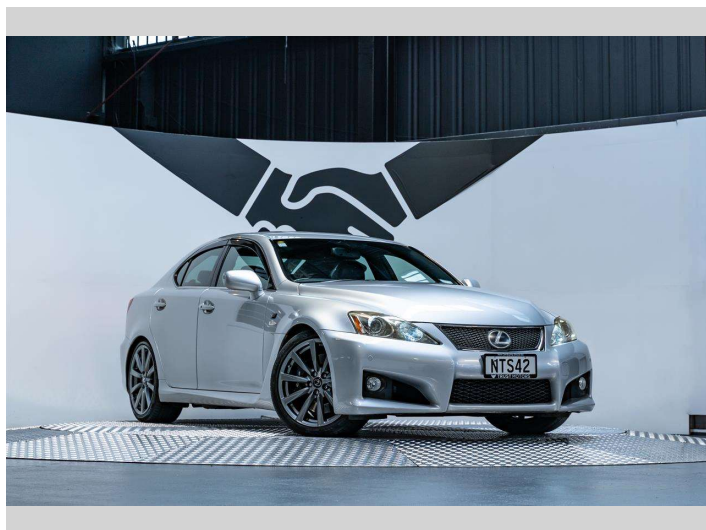

2008 Lexus IS-F 5.0L V8

Purchase Price **\$29,990**
Includes GST, Registration & Licensing

Finance may be available on this vehicle. Ask one of our friendly staff for more information.

Gain peace of mind with Mechanical Breakdown Insurance. **Ask us how.**

Top features
None Listed

Body Style
4 door, Sedan

Odometer
132,000 km

Engine
4968 cc, Internal Combustion

Fuel Type
Petrol

Transmission
Automatic, Rear Wheel

Wheels
-

VIN
7AT0B00TX21004309

Interior
Black

Safety
-

Reg No.
NTS42

Ext Colour
Atomic Silver

History
Ex-Overseas, 2 owners

Seats
4 seats, Leather

CO2 Emissions
-

Energy Economy
-