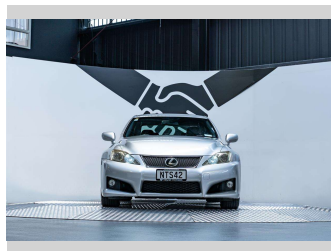

2008 Lexus IS-F 5.0L V8

Purchase Price **\$29,990**
Includes GST, Registration & Licensing

Finance may be available on this vehicle. Ask one of our friendly staff for more information.

Gain peace of mind with Mechanical Breakdown Insurance. **Ask us how.**