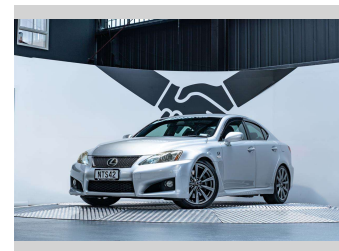

2008 Lexus IS-F 5.0L V8

Purchase Price **\$29,990**
Includes GST, Registration & Licensing

Finance may be available on this vehicle. Ask one of our friendly staff for more information.

Gain peace of mind with Mechanical Breakdown Insurance. **Ask us how.**

Interior
Black

Safety
-

Reg No.
NTS42

Ext Colour
Atomic Silver

History
Ex-Overseas, 2 owners

Seats
4 seats, Leather

CO2 Emissions
-

Energy Economy
-