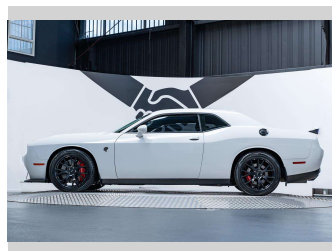

# 2015 Dodge Challenger Hellcat 6.2L Supercharged

**Purchase Price** **\$119,990**  
Includes GST, Registration & Licensing

Finance may be available on this vehicle. Ask one of our friendly staff for more information.