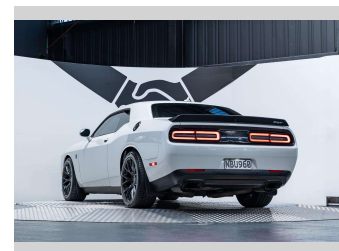

# 2015 Dodge Challenger Hellcat 6.2L Supercharged

**Purchase Price** **\$119,990**  
Includes GST, Registration & Licensing

Finance may be available on this vehicle. Ask one of our friendly staff for more information.

Gain peace of mind with Mechanical Breakdown Insurance. **Ask us how.**

**Top features**  
None Listed

Body Style  
**2 door, Coupe**

Odometer  
**32,900 km**

Engine  
**6200 cc, Internal Combustion**

Fuel Type  
**Petrol**