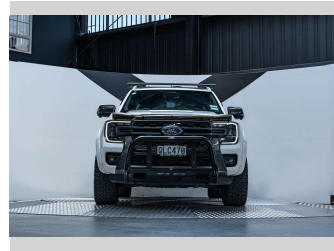

2022 Ford Ranger Wildtrak 2.0L Bi-Turbo 4WD PX-4

Purchase Price **\$72,990**
Includes GST, Registration & Licensing

Finance may be available on this vehicle. Ask one of our friendly staff for more information.

Gain peace of mind with Mechanical Breakdown Insurance. **Ask us how.**

Top features
None Listed

Body Style
4 door, Ute

Odometer
23,800 km

Engine
1996 cc, Internal Combustion

Fuel Type
Diesel

Transmission
Automatic, 4WD