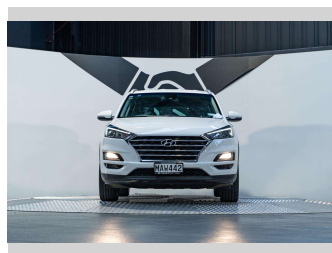

# 2019 Hyundai Tucson Elite 2.0L Petrol

**Purchase Price** **\$27,990**  
Includes GST, Registration & Licensing

Finance may be available on this vehicle. Ask one of our friendly staff for more information.