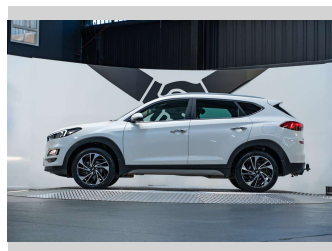

# 2019 Hyundai Tucson Elite 2.0L Petrol

**Purchase Price** **\$27,990**  
Includes GST, Registration & Licensing

Finance may be available on this vehicle. Ask one of our friendly staff for more information.

Gain peace of mind with Mechanical Breakdown Insurance. **Ask us how.**

**Top features**  
None Listed

Body Style  
**5 door, SUV / 4x4**

Odometer  
**80,900 km**

Engine  
**1999 cc, Internal Combustion**