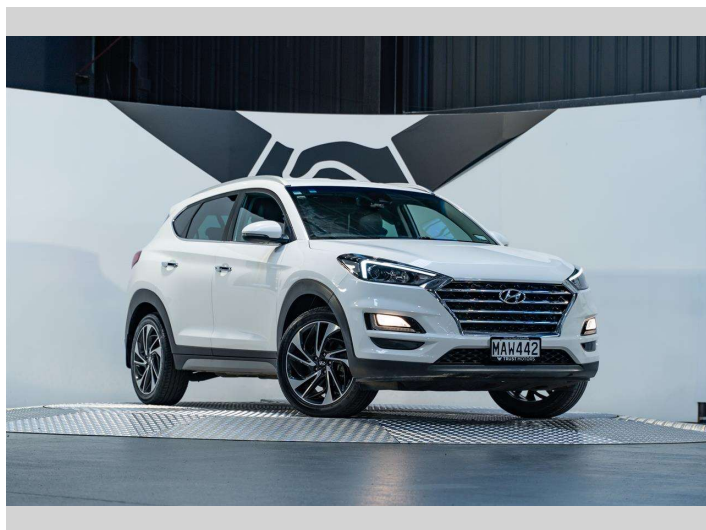

# 2019 Hyundai Tucson Elite 2.0L Petrol

**Purchase Price** **\$27,990**  
Includes GST, Registration & Licensing

Finance may be available on this vehicle. Ask one of our friendly staff for more information.

Gain peace of mind with Mechanical Breakdown Insurance. **Ask us how.**

**Top features**  
None Listed

Body Style  
**5 door, SUV / 4x4**

Odometer  
**80,900 km**

Engine  
**1999 cc, Internal Combustion**