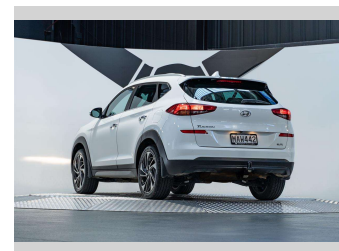

# 2019 Hyundai Tucson Elite 2.0L Petrol

**Purchase Price** **\$27,990**  
Includes GST, Registration & Licensing

Finance may be available on this vehicle. Ask one of our friendly staff for more information.

Gain peace of mind with Mechanical Breakdown Insurance. **Ask us how.**

**Top features**  
None Listed

Body Style  
**5 door, SUV / 4x4**

Odometer  
**80,900 km**

Engine  
**1999 cc, Internal Combustion**