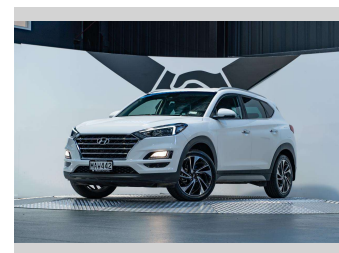

# 2019 Hyundai Tucson Elite 2.0L Petrol

**Purchase Price** **\$27,990**  
Includes GST, Registration & Licensing

Finance may be available on this vehicle. Ask one of our friendly staff for more information.