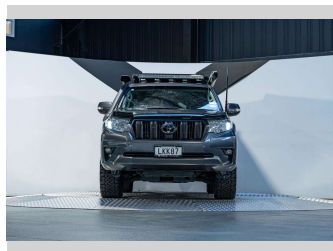

2018 Toyota Landcruiser Prado GX 2.8L 4WD

Purchase Price **\$57,990**
Includes GST, Registration & Licensing

Finance may be available on this vehicle. Ask one of our friendly staff for more information.

Gain peace of mind with Mechanical Breakdown Insurance. **Ask us how.**

Top features
None Listed

Body Style
5 door, SUV / 4x4

Odometer
85,800 km

Engine
2755 cc, Internal Combustion

Fuel Type
Diesel

Transmission
Automatic, 4WD