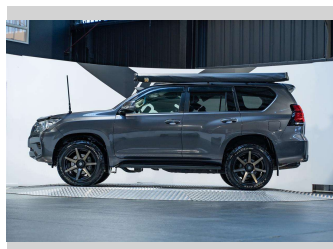

2018 Toyota Landcruiser Prado GX 2.8L 4WD

Purchase Price **\$57,990**
Includes GST, Registration & Licensing

Finance may be available on this vehicle. Ask one of our friendly staff for more information.

Gain peace of mind with Mechanical Breakdown Insurance. **Ask us how.**

Top features
None Listed

Body Style
5 door, SUV / 4x4

Odometer
85,800 km

Engine
2755 cc, Internal Combustion

Fuel Type
Diesel

Transmission
Automatic, 4WD