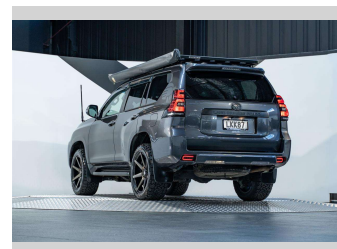

2018 Toyota Landcruiser Prado GX 2.8L 4WD

Purchase Price **\$57,990**
Includes GST, Registration & Licensing

Finance may be available on this vehicle. Ask one of our friendly staff for more information.

Gain peace of mind with Mechanical Breakdown Insurance. **Ask us how.**

Top features
None Listed

Body Style
5 door, SUV / 4x4

Odometer
85,800 km

Engine
2755 cc, Internal Combustion

Fuel Type
Diesel

Transmission
Automatic, 4WD