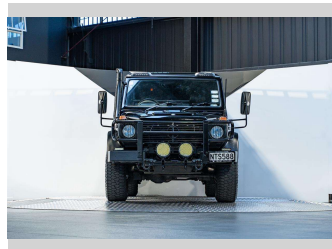

2018 Mercedes-Benz G 300 Professional

Purchase Price **$89,990**
Includes GST, Registration & Licensing

Finance may be available on this vehicle. Ask one of our friendly staff for more information.

Gain peace of mind with Mechanical Breakdown Insurance. **Ask us how.**

Top features
None Listed

Body Style
2 door, Ute

Odometer
138,000 km

Engine
2987 cc, Internal Combustion

Fuel Type
Diesel

Transmission
Automatic, 4WD

Wheels
-

VIN
WDB4613432X278132

Interior
Black

Safety
-

Reg No.
NZ S588

Ext Colour
Obsidian Black

History
NZ New, 10 owners

Seats
2 seats, Leather

CO2 Emissions
-

Energy Economy
-

Stock ID: 4408

Trust Motors Ltd | Phone 09 887 8668 | Email george@trustmotors.co.nz
10 Norman Spencer Drive, Papatoetoe, Auckland 2104, New Zealand
www.trustmotors.co.nz

4.90 | 1052 reviews