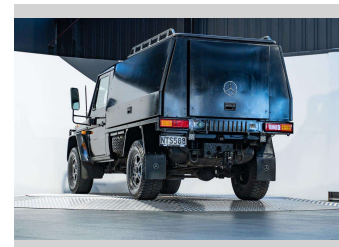

# 2018 Mercedes-Benz G 300 Professional

**Purchase Price** **\$89,990**  
Includes GST, Registration & Licensing

Finance may be available on this vehicle. Ask one of our friendly staff for more information.

Gain peace of mind with Mechanical Breakdown Insurance. **Ask us how.**

**Top features**  
None Listed

Body Style  
**2 door, Ute**

Odometer  
**138,000 km**

Engine  
**2987 cc, Internal Combustion**

Fuel Type  
**Diesel**