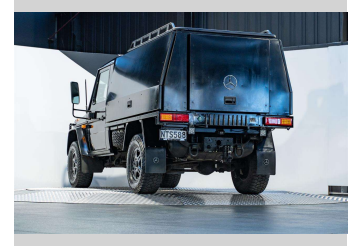

2018 Mercedes-Benz G 300 Professional

Purchase Price

$89,990

Includes GST, Registration & Licensing

Finance may be available on this vehicle. Ask one of our friendly staff for more information.

finance
NOW

Gain peace of mind with Mechanical Breakdown Insurance. **Ask us how.**

Protecta
INSURANCE
an ASSURANT company

Top features

None Listed

Body Style

2 door, Ute

Odometer

138,000 km

Engine

2987 cc, Internal Combustion

Fuel Type

Diesel

Transmission

Automatic, 4WD

Wheels

-

VIN

WDB4613432X278132

Interior

Black

Safety

-

Reg No.

NZ5588

Ext Colour

Obsidian Black

History

NZ New, 10 owners

Seats

2 seats, Leather

CO2 Emissions

-

Energy Economy

-

Stock ID: 4408

Trust Motors Ltd | Phone 09 887 8668 | Email george@trustmotors.co.nz
10 Norman Spencer Drive, Papatoetoe, Auckland 2104, New Zealand
www.trustmotors.co.nz

★★★★★
4.90 | 1014 reviews