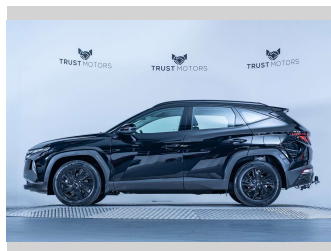

2022 Hyundai Tucson Active 2.0L Petrol

Purchase Price **\$35,990**
Includes GST, Registration & Licensing

Finance may be available on this vehicle. Ask one of our friendly staff for more information.

Gain peace of mind with Mechanical Breakdown Insurance. **Ask us how.**

Top features
None Listed

Body Style
5 door, SUV / 4x4

Odometer
12,900 km

Engine
1999 cc, Internal Combustion

Fuel Type
Petrol

Transmission
Automatic

Wheels
-

VIN
TMAJB81DMNJ102242