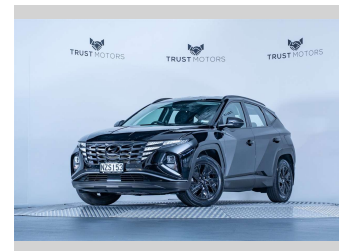

2022 Hyundai Tucson Active 2.0L Petrol

Purchase Price **\$35,990**
Includes GST, Registration & Licensing

Finance may be available on this vehicle. Ask one of our friendly staff for more information.

Gain peace of mind with Mechanical Breakdown Insurance. **Ask us how.**

Top features
None Listed

Body Style
5 door, SUV / 4x4

Odometer
12,900 km

Engine
1999 cc, Internal Combustion

Fuel Type
Petrol

Transmission
Automatic

Wheels
-

VIN
TMAJB81DMNJ102242