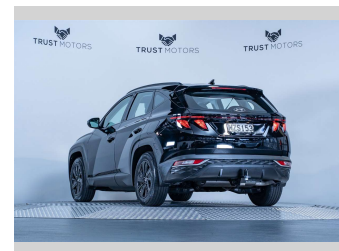

2022 Hyundai Tucson Active 2.0L Petrol

Purchase Price **\$35,990**
Includes GST, Registration & Licensing

Finance may be available on this vehicle. Ask one of our friendly staff for more information.

Gain peace of mind with Mechanical Breakdown Insurance. **Ask us how.**