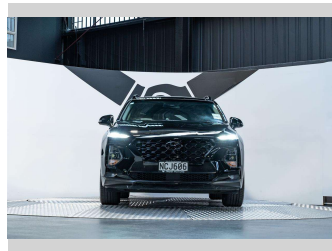

2020 Hyundai Santa Fe TM Limited 2.2L 4WD

Purchase Price **\$45,990**
Includes GST, Registration & Licensing

Finance may be available on this vehicle. Ask one of our friendly staff for more information.