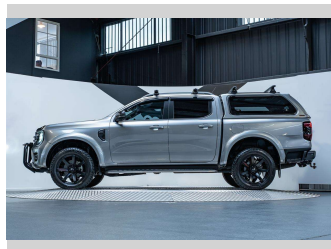

2022 Ford Ranger Wildtrak 2.0L Bi-Turbo 4WD PX-4

Purchase Price **\$72,990**
Includes GST, Registration & Licensing

Finance may be available on this vehicle. Ask one of our friendly staff for more information.

Gain peace of mind with Mechanical Breakdown Insurance. **Ask us how.**

an ASSURANT company

Top features
None Listed

Body Style
4 door, Ute

Odometer
18,300 km

Engine
1996 cc, Internal Combustion

Fuel Type
Diesel