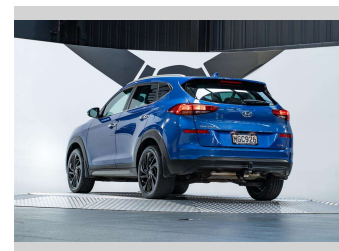

2019 Hyundai Tucson Elite 2.0L Petrol

Purchase Price **\$28,990**
Includes GST, Registration & Licensing

Finance may be available on this vehicle. Ask one of our friendly staff for more information.

Gain peace of mind with Mechanical Breakdown Insurance. **Ask us how.**

an ASSURANT company

Top features
None Listed

Body Style
5 door, SUV / 4x4

Odometer
73,700 km

Engine
1999 cc, Internal Combustion

Fuel Type
Petrol

Transmission
Automatic

Wheels
-