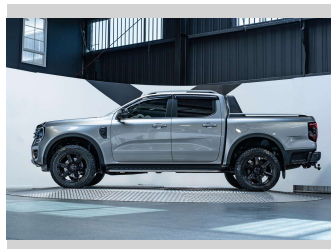

2022 Ford Ranger Wildtrak 2.0L Bi-Turbo 4WD PX-4

Purchase Price

\$69,990

Includes GST, Registration & Licensing

Finance may be available on this vehicle. Ask one of our friendly staff for more information.

Gain peace of mind with Mechanical Breakdown Insurance. **Ask us how.**

an ASSURANT company

Top features

None Listed

Body Style

4 door, Ute

Odometer

30,500 km

Engine

1996 cc, Internal Combustion

Fuel Type

Diesel

Transmission

Automatic, 4WD

Wheels

-

Ext Colour

Aluminium Metallic

History

NZ New, 3 owners

Seats

5 seats, Leather

CO2 Emissions

-