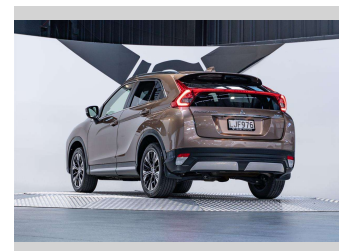

2018 Mitsubishi Eclipse Cross XLS 1.5L Turbo

Purchase Price **\$24,990**
Includes GST, Registration & Licensing

Finance may be available on this vehicle. Ask one of our friendly staff for more information.

Gain peace of mind with Mechanical Breakdown Insurance. **Ask us how.**

Top features
None Listed

Body Style
4 door, SUV / 4x4

Odometer
39,800 km

Engine
1499 cc, Internal Combustion

Fuel Type
Petrol

Transmission
Automatic