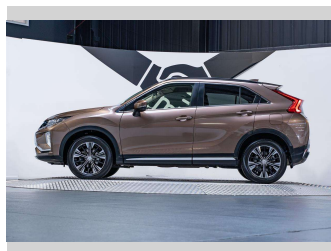

2018 Mitsubishi Eclipse Cross XLS 1.5L Turbo

Purchase Price **\$24,990**
Includes GST, Registration & Licensing

Finance may be available on this vehicle. Ask one of our friendly staff for more information.

Gain peace of mind with Mechanical Breakdown Insurance. **Ask us how.**

Top features
None Listed

Body Style
4 door, SUV / 4x4

Odometer
39,800 km

Engine
1499 cc, Internal Combustion

Fuel Type
Petrol

Transmission
Automatic