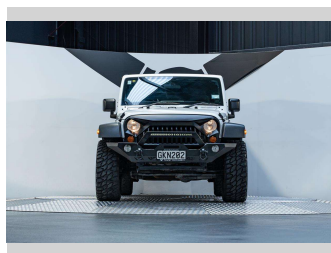

2012 Jeep Wrangler Rubicon 3.6L 4WD

Purchase Price **\$39,990**
Includes GST, Registration & Licensing

Finance may be available on this vehicle. Ask one of our friendly staff for more information.

Gain peace of mind with Mechanical Breakdown Insurance. **Ask us how.**

an ASSURANT company

Top features
None Listed

Body Style
4 door, SUV / 4x4

Odometer
99,600 km

Engine
3605 cc, Internal Combustion

Fuel Type
Petrol

Transmission
Automatic, 4WD

Wheels
-