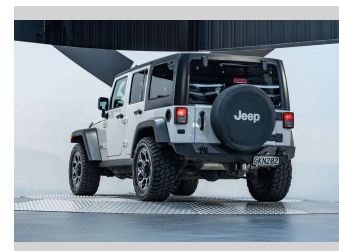

2012 Jeep Wrangler Rubicon 3.6L 4WD

Purchase Price **\$39,990**
Includes GST, Registration & Licensing

Finance may be available on this vehicle. Ask one of our friendly staff for more information.

Gain peace of mind with Mechanical Breakdown Insurance. **Ask us how.**

an ASSURANT company

Top features
None Listed

Body Style
4 door, SUV / 4x4

Odometer
99,600 km

Engine
3605 cc, Internal Combustion

Fuel Type
Petrol

Transmission
Automatic, 4WD

Wheels
-