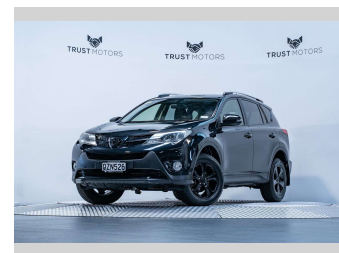

2015 Toyota Rav4 GXL 2.5L 4WD

Purchase Price **\$19,990**
Includes GST, Registration & Licensing

Finance may be available on this vehicle. Ask one of our friendly staff for more information.

Gain peace of mind with Mechanical Breakdown Insurance. **Ask us how.**

Top features
None Listed

Body Style
4 door, SUV / 4x4

Odometer
175,300 km

Engine
2494 cc, Internal Combustion

Fuel Type
Petrol

Transmission
Automatic, 4WD

Wheels
-

VIN
JTMDFRE40D136066

Interior
Black

Safety

Based on 2024 UCSR rating for 13-19 models

Reg No.
QZN526

Ext Colour
Celestial Black

History
NZ New, 5 owners

Seats
5 seats, Fabric

CO2 Emissions
★★★★☆☆
220 grams/km