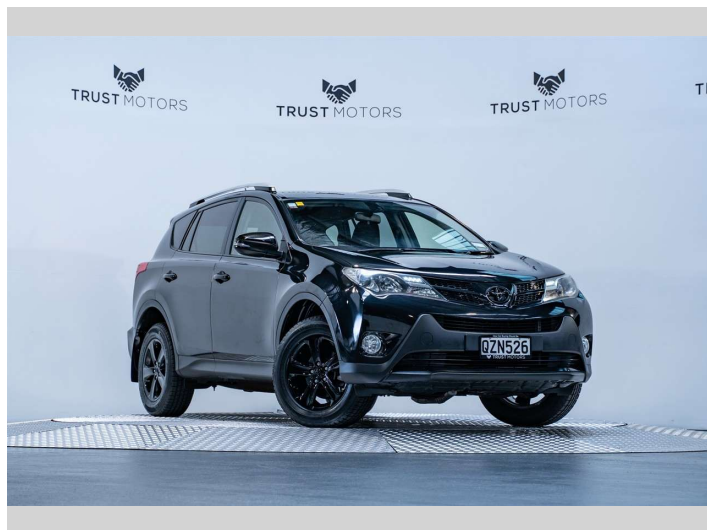

2015 Toyota Rav4 GXL 2.5L 4WD

Purchase Price **\$19,990**
Includes GST, Registration & Licensing

Finance may be available on this vehicle. Ask one of our friendly staff for more information.

Gain peace of mind with Mechanical Breakdown Insurance. **Ask us how.**

Top features
None Listed

Body Style
4 door, SUV / 4x4

Odometer
175,300 km

Engine
2494 cc, Internal Combustion

Fuel Type
Petrol

Transmission
Automatic, 4WD

Wheels
-

VIN
JTMDFRE40D136066

Interior
Black

Safety

Based on 2024 UCSR rating for 13-19 models

Reg No.
QZN526

Ext Colour
Celestial Black

History
NZ New, 5 owners

Seats
5 seats, Fabric

CO2 Emissions
★★★★☆☆
220 grams/km