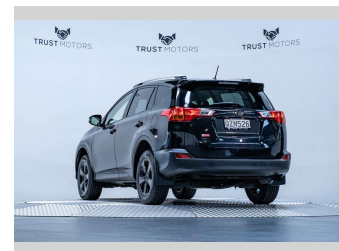

2015 Toyota Rav4 GXL 2.5L 4WD

Purchase Price **\$19,990**
Includes GST, Registration & Licensing

Finance may be available on this vehicle. Ask one of our friendly staff for more information.

Gain peace of mind with Mechanical Breakdown Insurance. **Ask us how.**