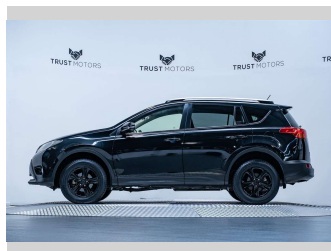

2015 Toyota Rav4 GXL 2.5L 4WD

Purchase Price **\$19,990**
Includes GST, Registration & Licensing

Finance may be available on this vehicle. Ask one of our friendly staff for more information.

Gain peace of mind with Mechanical Breakdown Insurance. **Ask us how.**

Top features
None Listed

Body Style
4 door, SUV / 4x4

Odometer
175,300 km

Engine
2494 cc, Internal Combustion

Fuel Type
Petrol

Transmission
Automatic, 4WD

Wheels
-

VIN
JTMDFRE40D136066