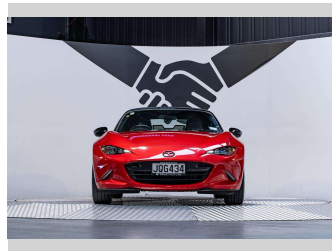

2015 Mazda Mx-5 Roadster 1.5L Manual

Purchase Price

$23,990

Includes GST, Registration & Licensing

Finance may be available on this vehicle. Ask one of our friendly staff for more information.

Gain peace of mind with Mechanical Breakdown Insurance. **Ask us how.**

Top features

None Listed

Body Style

2 door, Convertible

Odometer

73,900 km

Engine

1496 cc, Internal Combustion

Fuel Type

Petrol

Transmission

Manual, Rear Wheel

Wheels

-

VIN

JM0ND2EA600100305

Interior

Black

Safety

Based on 2023 VSRR rating

Reg No.

JQG434

Ext Colour

Soul Red Crystal Metallic

History

NZ New, 5 owners

Seats

2 seats, Cloth

CO2 Emissions

★★★★☆

158 grams/km

Energy Economy

★★★☆☆

**Annual fuel cost of $2,670
6.8L per 100km**

Cost per year is an estimate based on petrol price of $2.80 per litre and an average distance of 14000 km. Emissions and Energy Economy figures standardised to 3P WLTP.

Stock ID: 4109

Trust Motors Ltd | Phone 09 887 8668 | Email george@trustmotors.co.nz
10 Norman Spencer Drive, Papatoetoe, Auckland 2104, New Zealand
www.trustmotors.co.nz