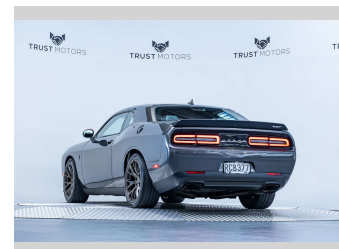

# 2016 Dodge Challenger Hellcat 6.2L Supercharged

**Purchase Price** **\$124,990**  
Includes GST, Registration & Licensing

Finance may be available on this vehicle. Ask one of our friendly staff for more information.