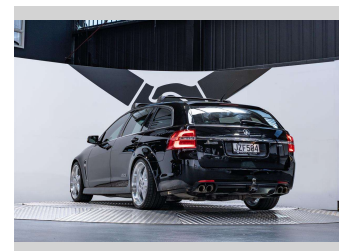

2016 Holden Commodore VF2 SS-V 6.2L V8

Purchase Price **\$44,990**
Includes GST, Registration & Licensing

Finance may be available on this vehicle. Ask one of our friendly staff for more information.

Gain peace of mind with Mechanical Breakdown Insurance. **Ask us how.**

Top features
None Listed

Body Style
5 door, Station Wagon

Odometer
138,500 km

Engine
6162 cc, Internal Combustion

Fuel Type
Petrol

Transmission
Automatic, Rear Wheel

Wheels
-

VIN
6G1FE8EW9GL241003

Interior
Black

Safety
-

Reg No.
JZF504

Ext Colour
Phantom Black

History
NZ New, 5 owners

Seats
5 seats, Leather

CO2 Emissions
-

Energy Economy
-