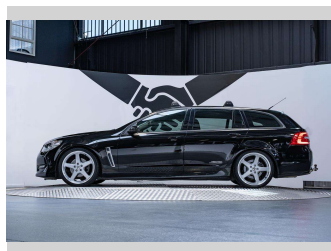

2016 Holden Commodore VF2 SS-V 6.2L V8

Purchase Price **\$44,990**
Includes GST, Registration & Licensing

Finance may be available on this vehicle. Ask one of our friendly staff for more information.

Gain peace of mind with Mechanical Breakdown Insurance. **Ask us how.**

Top features
None Listed

Body Style
5 door, Station Wagon

Odometer
138,500 km

Engine
6162 cc, Internal Combustion

Fuel Type
Petrol

Transmission
Automatic, Rear Wheel

Wheels
-

VIN
6G1FE8EW9GL241003

Interior
Black

Safety
-

Reg No.
JZF504

Ext Colour
Phantom Black

History
NZ New, 5 owners

Seats
5 seats, Leather

CO2 Emissions
-

Energy Economy
-