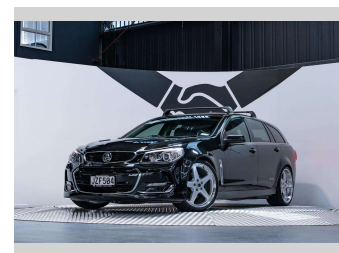

2016 Holden Commodore VF2 SS-V 6.2L V8

Purchase Price **\$44,990**
Includes GST, Registration & Licensing

Finance may be available on this vehicle. Ask one of our friendly staff for more information.

Gain peace of mind with Mechanical Breakdown Insurance. **Ask us how.**

Top features
None Listed

Body Style
5 door, Station Wagon

Odometer
138,500 km

Engine
6162 cc, Internal Combustion

Fuel Type
Petrol

Transmission
Automatic, Rear Wheel

Wheels
-

VIN
6G1FE8EW9GL241003

Interior
Black

Safety
-

Reg No.
JZF504

Ext Colour
Phantom Black

History
NZ New, 5 owners

Seats
5 seats, Leather

CO2 Emissions
-

Energy Economy
-