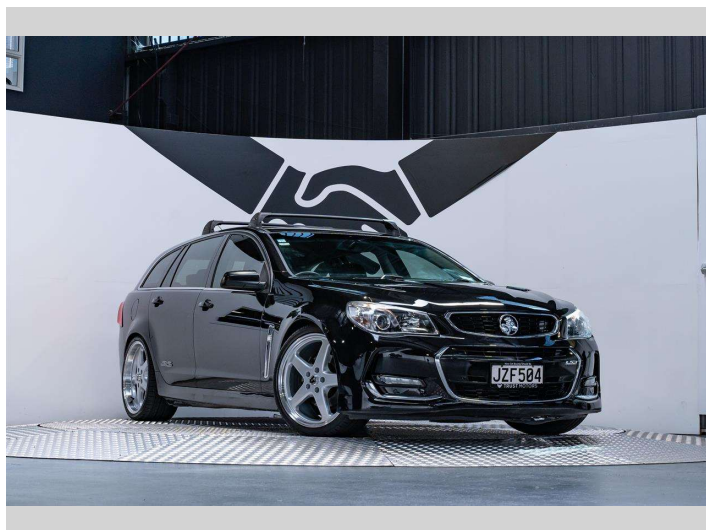

2016 Holden Commodore VF2 SS-V 6.2L V8

Purchase Price **\$44,990**
Includes GST, Registration & Licensing

Finance may be available on this vehicle. Ask one of our friendly staff for more information.

Gain peace of mind with Mechanical Breakdown Insurance. **Ask us how.**

Top features
None Listed

Body Style
5 door, Station Wagon

Odometer
138,500 km

Engine
6162 cc, Internal Combustion

Fuel Type
Petrol

Transmission
Automatic, Rear Wheel

Wheels
-

VIN
6G1FE8EW9GL241003

Interior
Black

Safety
-

Reg No.
JZF504

Ext Colour
Phantom Black

History
NZ New, 5 owners

Seats
5 seats, Leather

CO2 Emissions
-

Energy Economy
-