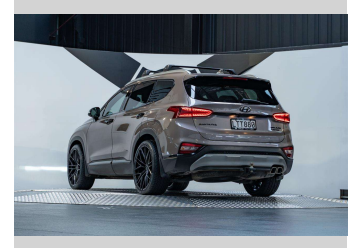

2018 Hyundai Santa Fe TM Limited 2.2L 4WD

Purchase Price **\$47,990**
Includes GST, Registration & Licensing

Finance may be available on this vehicle. Ask one of our friendly staff for more information.

Gain peace of mind with Mechanical Breakdown Insurance. **Ask us how.**

an ASSURANT company

Top features
None Listed

Body Style
5 door, SUV / 4x4

Odometer
58,900 km

Engine
2199 cc, Internal Combustion

Fuel Type
Diesel