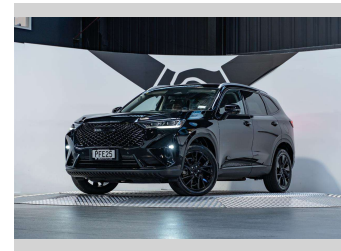

2022 HAVAL H6 Ultra 4WD 2.0L Turbo

Purchase Price

\$35,990

Includes GST, Registration & Licensing

Finance may be available on this vehicle. Ask one of our friendly staff for more information.

finance
NOW

Gain peace of mind with Mechanical Breakdown Insurance. **Ask us how.**

Protecta
INSURANCE
an ASSURANT company

Top features

None Listed

Body Style

4 door, SUV / 4x4

Odometer

42,000 km

Engine

Golden Black

History

NZ New, 3 owners

Seats

5 seats, Leather

CO2 Emissions

-

Energy Economy