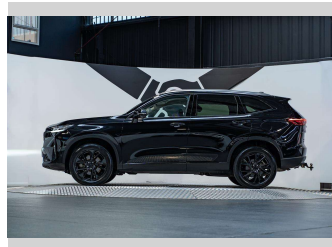

2022 HAVAL H6 Ultra 4WD 2.0L Turbo

Purchase Price

\$35,990

Includes GST, Registration & Licensing

Finance may be available on this vehicle. Ask one of our friendly staff for more information.

finance
NOW

Gain peace of mind with Mechanical Breakdown Insurance. **Ask us how.**

Protecta
INSURANCE
an ASSURANT company

Top features

None Listed

Body Style

4 door, SUV / 4x4

Odometer

42,000 km

Engine

Golden Black

History

NZ New, 3 owners

Seats

5 seats, Leather

CO2 Emissions

-

Energy Economy