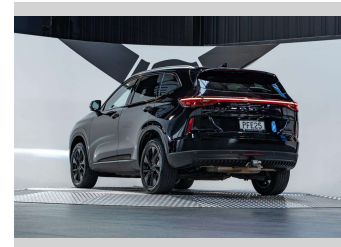

2022 HAVAL H6 Ultra 4WD 2.0L Turbo

Purchase Price

\$35,990

Includes GST, Registration & Licensing

Finance may be available on this vehicle. Ask one of our friendly staff for more information.

finance
NOW

Gain peace of mind with Mechanical Breakdown Insurance. **Ask us how.**

Protecta
INSURANCE
an ASSURANT company

Top features

None Listed

Body Style

4 door, SUV / 4x4

Odometer

42,000 km

Engine

Golden Black

History

NZ New, 3 owners

Seats

5 seats, Leather

CO2 Emissions

-

Energy Economy