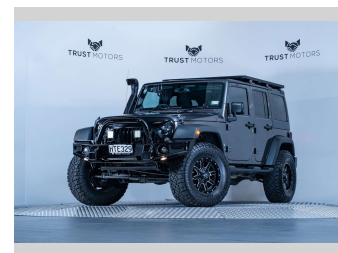

# 2014 Jeep Wrangler Sport Unlimited 3.6L 4WD

**Purchase Price** **\$37,990**  
Includes GST, Registration & Licensing

Finance may be available on this vehicle. Ask one of our friendly staff for more information.

Gain peace of mind with Mechanical Breakdown Insurance. **Ask us how.**

**Top features**  
None Listed

**Body Style**  
4 door, SUV / 4x4

**Odometer**  
155,300 km

**Engine**  
3605 cc, Internal Combustion

**Fuel Type**  
Petrol

**Transmission**  
Automatic, 4WD

**Wheels**  
-

**VIN**  
1C4HJWKG3EL297249

**Interior**  
Black

**Safety**  
-

**Reg No.**  
HTE329

**Ext Colour**  
Anvil Grey