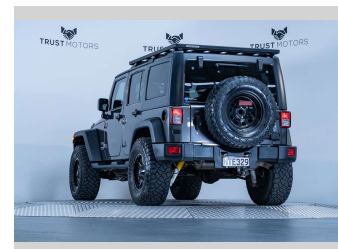

# 2014 Jeep Wrangler Sport Unlimited 3.6L 4WD

**Purchase Price** **\$37,990**  
Includes GST, Registration & Licensing

Finance may be available on this vehicle. Ask one of our friendly staff for more information.