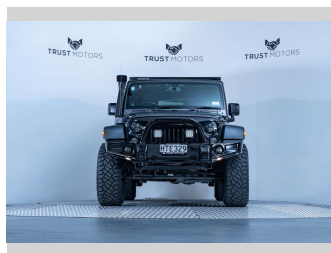

# 2014 Jeep Wrangler Sport Unlimited 3.6L 4WD

**Purchase Price** **\$37,990**  
Includes GST, Registration & Licensing

Finance may be available on this vehicle. Ask one of our friendly staff for more information.