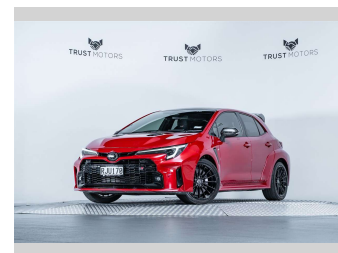

2022 Toyota Corolla GR 1.6L Turbo Manual

Purchase Price **\$52,990**
Includes GST, Registration & Licensing

Finance may be available on this vehicle. Ask one of our friendly staff for more information.

Gain peace of mind with Mechanical Breakdown Insurance. **Ask us how.**

Top features
None Listed

Body Style
5 door, Coupe

Odometer
24,600 km

Engine
1618 cc, Internal Combustion

Fuel Type
Petrol

Transmission
Manual, 4WD

Wheels
-

VIN
JTNAB5AEX0A001104

Interior
Black

Safety

Based on 2024 VSRR rating

Reg No.
RJU170

Ext Colour
Emotional Red

History
NZ New, 4 owners

Seats
5 seats, Leather/ Suede

CO2 Emissions
★★★★☆☆
213 grams/km