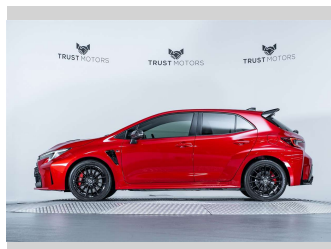

2022 Toyota Corolla GR 1.6L Turbo Manual

Purchase Price **\$52,990**
Includes GST, Registration & Licensing

Finance may be available on this vehicle. Ask one of our friendly staff for more information.

Gain peace of mind with Mechanical Breakdown Insurance. **Ask us how.**

Top features
None Listed

Body Style
5 door, Coupe

Odometer
24,600 km

Engine
1618 cc, Internal Combustion

Fuel Type
Petrol

Transmission
Manual, 4WD

Wheels
-

VIN
JTNAB5AEX0A001104

Interior
Black

Safety

Based on 2024 VSRR rating

Reg No.
RJU170

Ext Colour
Emotional Red

History
NZ New, 4 owners

Seats
5 seats, Leather/ Suede

CO2 Emissions
★★★★☆☆
213 grams/km