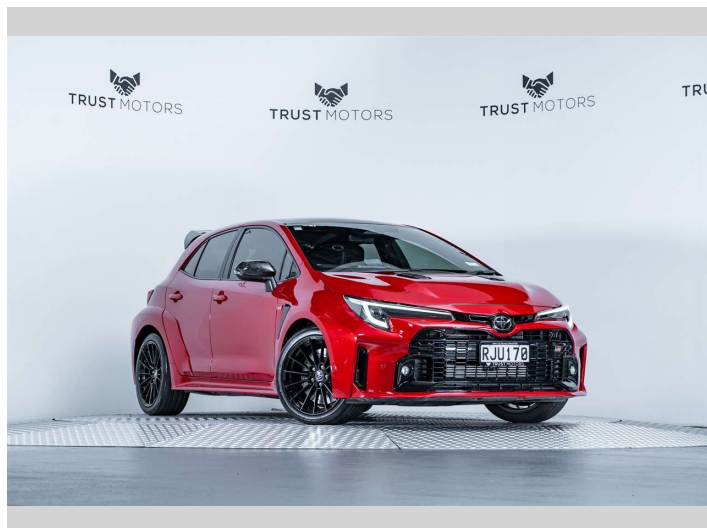

2022 Toyota Corolla GR 1.6L Turbo Manual

Purchase Price **\$52,990**
Includes GST, Registration & Licensing

Finance may be available on this vehicle. Ask one of our friendly staff for more information.

Gain peace of mind with Mechanical Breakdown Insurance. **Ask us how.**

Top features
None Listed

Body Style
5 door, Coupe

Odometer
24,600 km

Engine
1618 cc, Internal Combustion

Fuel Type
Petrol

Transmission
Manual, 4WD

Wheels
-

VIN
JTNAB5AEX0A001104

Interior
Black

Safety

Based on 2024 VSRR rating

Reg No.
RJU170

Ext Colour
Emotional Red

History
NZ New, 4 owners

Seats
5 seats, Leather/ Suede

CO2 Emissions
★★★★☆☆
213 grams/km