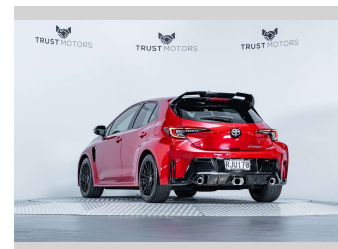

2022 Toyota Corolla GR 1.6L Turbo Manual

Purchase Price **\$52,990**
Includes GST, Registration & Licensing

Finance may be available on this vehicle. Ask one of our friendly staff for more information.

Gain peace of mind with Mechanical Breakdown Insurance. **Ask us how.**

Top features
None Listed

Body Style
5 door, Coupe

Odometer
24,600 km

Engine
1618 cc, Internal Combustion

Fuel Type
Petrol

Transmission
Manual, 4WD

Wheels
-

VIN
JTNAB5AEX0A001104

Interior
Black

Safety

Based on 2024 VSRR rating

Reg No.
RJU170

Ext Colour
Emotional Red

History
NZ New, 4 owners

Seats
5 seats, Leather/ Suede

CO2 Emissions
★★★★☆☆
213 grams/km