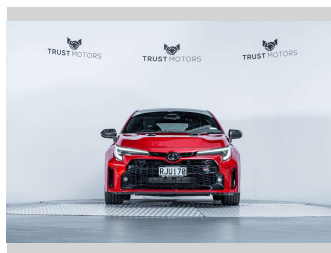

2022 Toyota Corolla GR 1.6L Turbo Manual

Purchase Price **\$52,990**
Includes GST, Registration & Licensing

Finance may be available on this vehicle. Ask one of our friendly staff for more information.

Gain peace of mind with Mechanical Breakdown Insurance. **Ask us how.**

Interior
Black

Safety

Based on 2024 VSRR rating

Reg No.
RJU170

Ext Colour
Emotional Red

History
NZ New, 4 owners

Seats
5 seats, Leather/ Suede

CO2 Emissions
★★★★☆☆
213 grams/km