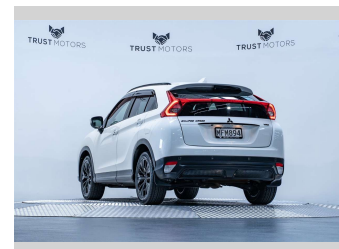

# 2019 Mitsubishi Eclipse Cross VRX 1.5L Turbo

**Purchase Price** **\$25,990**  
Includes GST, Registration & Licensing

Finance may be available on this vehicle. Ask one of our friendly staff for more information.