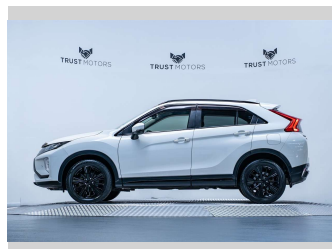

# 2019 Mitsubishi Eclipse Cross VRX 1.5L Turbo

**Purchase Price** **\$25,990**  
Includes GST, Registration & Licensing

Finance may be available on this vehicle. Ask one of our friendly staff for more information.