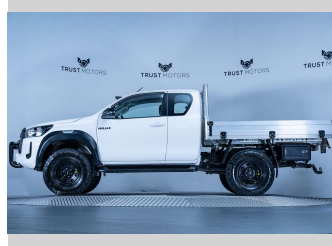

2023 Toyota Hilux SR 2.8L 4WD Flat Deck

Purchase Price **\$57,990**
Includes GST, Registration & Licensing

Finance may be available on this vehicle. Ask one of our friendly staff for more information.

Gain peace of mind with Mechanical Breakdown Insurance. **Ask us how.**

Top features
None Listed

Body Style
4 door, Ute

Odometer
20,600 km

Engine
2755 cc, Internal Combustion

Fuel Type
Diesel

Transmission
Automatic, 4WD

Wheels
-

VIN
MR0KA3CC401178454

Interior
Black

Safety
-

Reg No.
QDB746

Ext Colour
Glacier White

History
NZ New, 2 owners

Seats
4 seats, Fabric

CO2 Emissions
-

Energy Economy
-