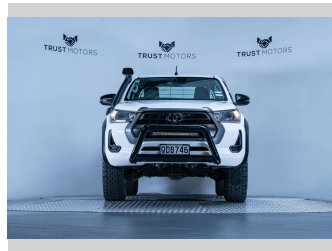

2023 Toyota Hilux SR 2.8L 4WD Flat Deck

Purchase Price **\$57,990**
Includes GST, Registration & Licensing

Finance may be available on this vehicle. Ask one of our friendly staff for more information.

Gain peace of mind with Mechanical Breakdown Insurance. **Ask us how.**

Top features
None Listed

Body Style
4 door, Ute

Odometer
20,600 km

Engine
2755 cc, Internal Combustion

Fuel Type
Diesel

Transmission
Automatic, 4WD

Wheels
-

VIN
MR0KA3CC401178454

Interior
Black

Safety
-

Reg No.
QDB746

Ext Colour
Glacier White

History
NZ New, 2 owners

Seats
4 seats, Fabric

CO2 Emissions
-

Energy Economy
-