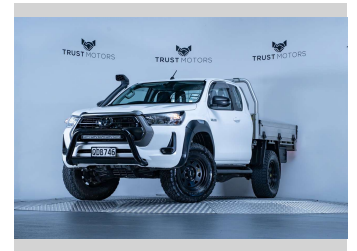

2023 Toyota Hilux SR 2.8L 4WD Flat Deck

Purchase Price **\$57,990**
Includes GST, Registration & Licensing

Finance may be available on this vehicle. Ask one of our friendly staff for more information.

Gain peace of mind with Mechanical Breakdown Insurance. **Ask us how.**

Top features
None Listed

Body Style
4 door, Ute

Odometer
20,600 km

Engine
2755 cc, Internal Combustion

Fuel Type
Diesel

Transmission
Automatic, 4WD

Wheels
-

VIN
MR0KA3CC401178454

Interior
Black

Safety
-

Reg No.
QDB746

Ext Colour
Glacier White

History
NZ New, 2 owners

Seats
4 seats, Fabric

CO2 Emissions
-

Energy Economy
-