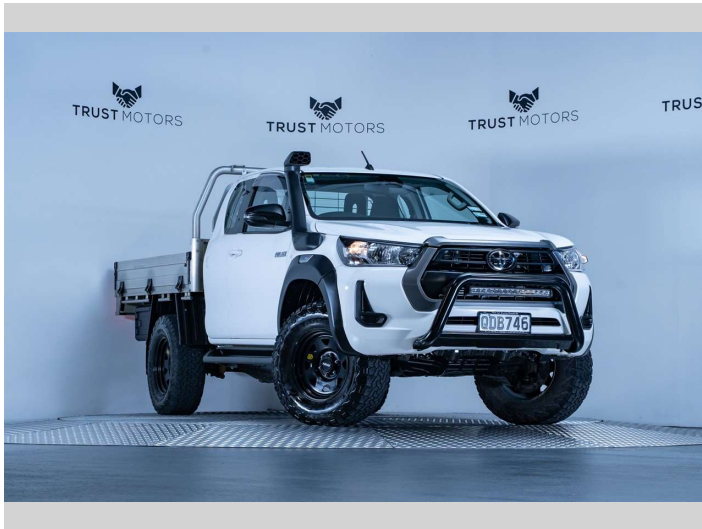

2023 Toyota Hilux SR 2.8L 4WD Flat Deck

Purchase Price **\$57,990**
Includes GST, Registration & Licensing

Finance may be available on this vehicle. Ask one of our friendly staff for more information.

Gain peace of mind with Mechanical Breakdown Insurance. **Ask us how.**

Top features
None Listed

Body Style
4 door, Ute

Odometer
20,600 km

Engine
2755 cc, Internal Combustion

Fuel Type
Diesel

Transmission
Automatic, 4WD

Wheels
-

VIN
MR0KA3CC401178454

Interior
Black

Safety
-

Reg No.
QDB746

Ext Colour
Glacier White

History
NZ New, 2 owners

Seats
4 seats, Fabric

CO2 Emissions
-

Energy Economy
-