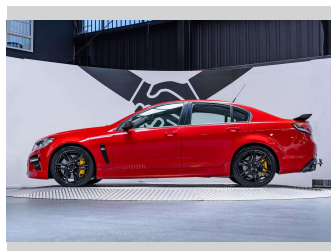

2015 Holden HSV GTS 6.2L Supercharged LSA

Purchase Price **\$89,990**
Includes GST, Registration & Licensing

Finance may be available on this vehicle. Ask one of our friendly staff for more information.

Gain peace of mind with Mechanical Breakdown Insurance. **Ask us how.**

an ASSURANT company

Top features
None Listed

Body Style
4 door, Sedan

Odometer
71,200 km

Engine
6162 cc, Internal Combustion

Fuel Type
Petrol