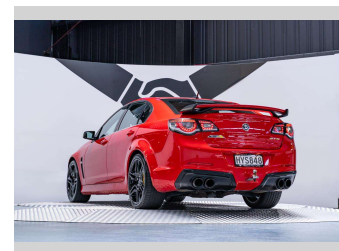

2015 Holden HSV GTS 6.2L Supercharged LSA

Purchase Price **\$89,990**
Includes GST, Registration & Licensing

Finance may be available on this vehicle. Ask one of our friendly staff for more information.

Gain peace of mind with Mechanical Breakdown Insurance. **Ask us how.**

an ASSURANT company

Top features
None Listed

Body Style
4 door, Sedan

Odometer
71,200 km

Engine
6162 cc, Internal Combustion

Fuel Type
Petrol