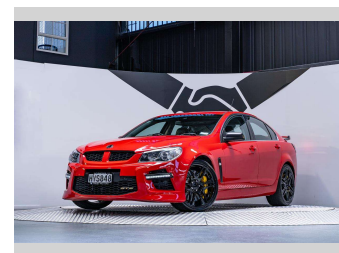

2015 Holden HSV GTS 6.2L Supercharged LSA

Purchase Price **\$89,990**
Includes GST, Registration & Licensing

Finance may be available on this vehicle. Ask one of our friendly staff for more information.

Gain peace of mind with Mechanical Breakdown Insurance. **Ask us how.**

an ASSURANT company

Top features
None Listed

Body Style
4 door, Sedan

Odometer
71,200 km

Engine
6162 cc, Internal Combustion

Fuel Type
Petrol