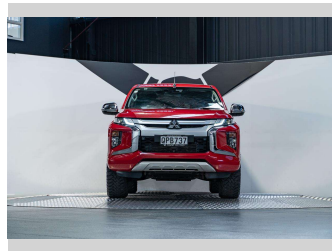

# 2019 Mitsubishi Triton VRX 2.4L 4WD

Purchase Price

**\$39,990**

Includes GST, Registration & Licensing

Finance may be available on this vehicle. Ask one of our friendly staff for more information.

finance  
**NOW**