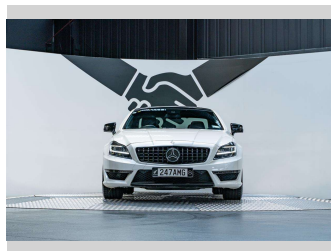

2012 Mercedes-Benz CLS 63 AMG 5.5L Bi-Turbo

Purchase Price **\$49,990**
Includes GST, Registration & Licensing

Finance may be available on this vehicle. Ask one of our friendly staff for more information.