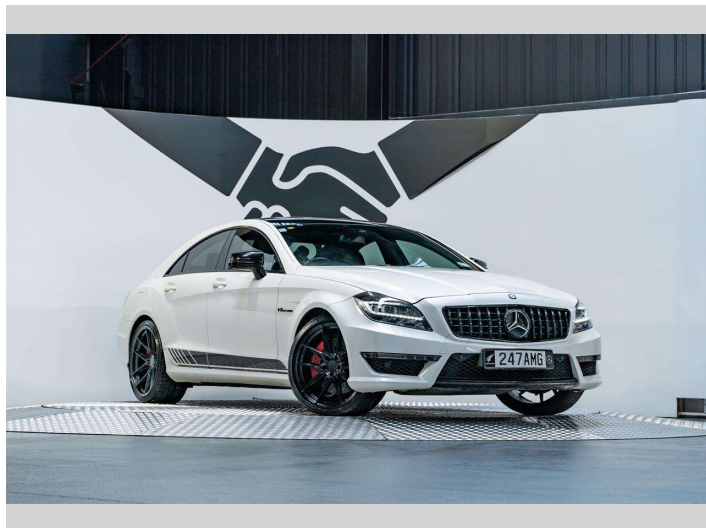

2012 Mercedes-Benz CLS 63 AMG 5.5L Bi-Turbo

Purchase Price **\$49,990**
Includes GST, Registration & Licensing

Finance may be available on this vehicle. Ask one of our friendly staff for more information.

Wheels
-

VIN
WDD2183742A062037

Interior
Black

Safety

Based on 2023 VSRR rating

Reg No.
247AMG

Ext Colour
Diamond White

History
Ex-Overseas, 7 owners