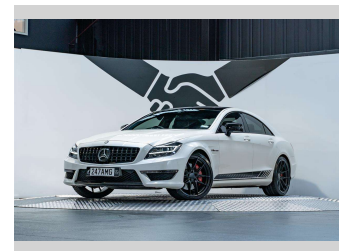

2012 Mercedes-Benz CLS 63 AMG 5.5L Bi-Turbo

Purchase Price **\$49,990**
Includes GST, Registration & Licensing

Finance may be available on this vehicle. Ask one of our friendly staff for more information.