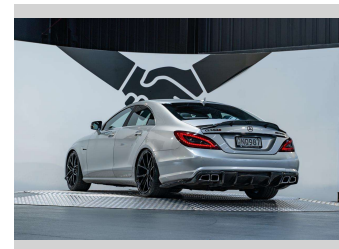

2012 Mercedes-Benz CLS 63 AMG 5.5L Bi-Turbo

Purchase Price **\$51,990**
Includes GST, Registration & Licensing

Finance may be available on this vehicle. Ask one of our friendly staff for more information.

Gain peace of mind with Mechanical Breakdown Insurance. **Ask us how.**

Top features
None Listed

Body Style
4 door, Sedan

Odometer
118,400 km

Engine
5461 cc, Internal Combustion

Fuel Type
Petrol

Transmission
Automatic, Rear Wheel