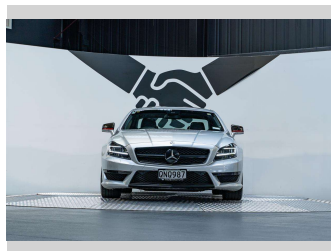

2012 Mercedes-Benz CLS 63 AMG 5.5L Bi-Turbo