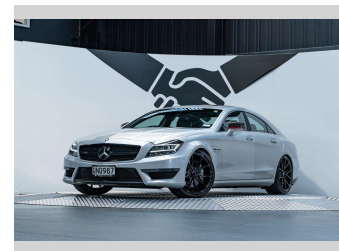

2012 Mercedes-Benz CLS 63 AMG 5.5L Bi-Turbo

Purchase Price **\$51,990**
Includes GST, Registration & Licensing

Finance may be available on this vehicle. Ask one of our friendly staff for more information.