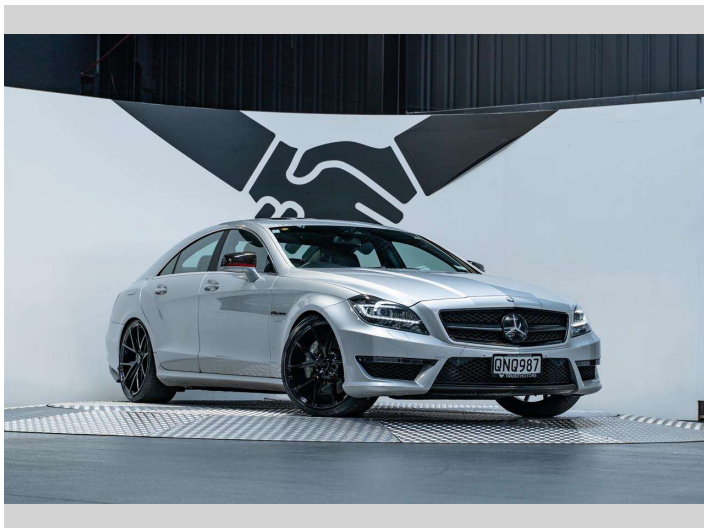

2012 Mercedes-Benz CLS 63 AMG 5.5L Bi-Turbo

Purchase Price **\$51,990**
Includes GST, Registration & Licensing

Finance may be available on this vehicle. Ask one of our friendly staff for more information.

Wheels
-

VIN
WDD2183742A020091

Interior
Black

Safety
-

Reg No.
QNQ987

Ext Colour
Iridium Silver Metallic

History
NZ New, 12 owners

Seats
4 seats, Leather