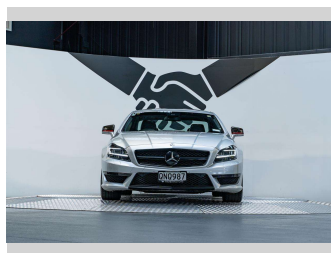

2012 Mercedes-Benz CLS 63 AMG 5.5L Bi-Turbo

Purchase Price **$51,990**
Includes GST, Registration & Licensing

Finance may be available on this vehicle. Ask one of our friendly staff for more information.

Gain peace of mind with Mechanical Breakdown Insurance. **Ask us how.**

Top features
None Listed

Body Style
4 door, Sedan

Odometer
118,400 km

Engine
5461 cc, Internal Combustion

Fuel Type
Petrol

Transmission
Automatic, Rear Wheel

Wheels
-

VIN
WDD2183742A020091

Interior
Black

Safety
-

Reg No.
QNQ987

Ext Colour
Iridium Silver Metallic

History
NZ New, 12 owners

Seats
4 seats, Leather

CO2 Emissions
-

Energy Economy
-

Stock ID: 4437

Trust Motors Ltd | Phone 09 887 8668 | Email george@trustmotors.co.nz
10 Norman Spencer Drive, Papatoetoe, Auckland 2104, New Zealand
www.trustmotors.co.nz