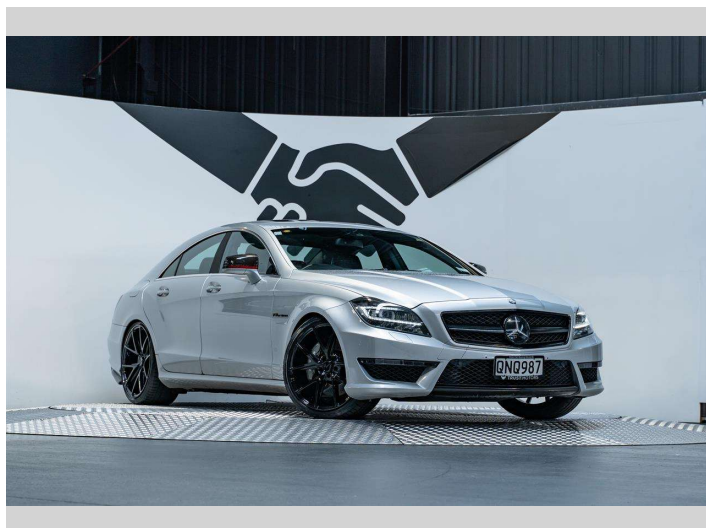

# 2012 Mercedes-Benz CLS 63 AMG 5.5L Bi-Turbo

**Purchase Price** **\$51,990**  
Includes GST, Registration & Licensing

Finance may be available on this vehicle. Ask one of our friendly staff for more information.

**Transmission**  
Automatic, Rear Wheel

**Wheels**  
-

**VIN**  
WDD2183742A020091

**Interior**  
Black

**Safety**  
-

**Reg No.**  
QNQ987

**Ext Colour**  
Iridium Silver Metallic

**History**  
NZ New, 12 owners