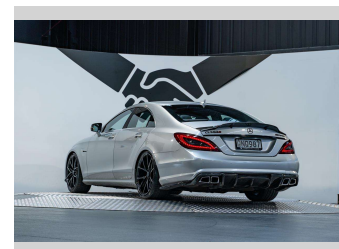

# 2012 Mercedes-Benz CLS 63 AMG 5.5L Bi-Turbo

**Purchase Price** **\$51,990**  
Includes GST, Registration & Licensing

Finance may be available on this vehicle. Ask one of our friendly staff for more information.