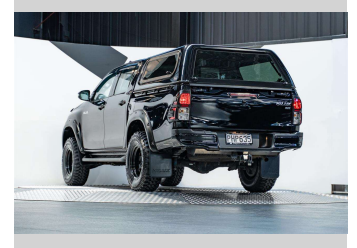

2022 Toyota Hilux SR 2.8D Manual

Purchase Price

$47,990

Includes GST, Registration & Licensing

Finance may be available on this vehicle. Ask one of our friendly staff for more information.

finance
NOW

Gain peace of mind with Mechanical Breakdown Insurance. **Ask us how.**

Protecta
INSURANCE
an ASSURANT company

Top features

None Listed

Body Style

4 door, Ute

Odometer

32,200 km

Engine

2755 cc, Internal Combustion

Fuel Type

Diesel

Transmission

Manual

Wheels

-

VIN

MR0JA3DD700350131

Interior

Black

Safety

-

Reg No.

PHP635

Ext Colour

Eclipse Black

History

NZ New, 2 owners

Seats

5 seats, Cloth

CO2 Emissions

-

Energy Economy

-

Stock ID: 4441

Trust Motors Ltd | Phone 09 887 8668 | Email george@trustmotors.co.nz
10 Norman Spencer Drive, Papatoetoe, Auckland 2104, New Zealand
www.trustmotors.co.nz

★★★★★
4.90 | 1029 reviews