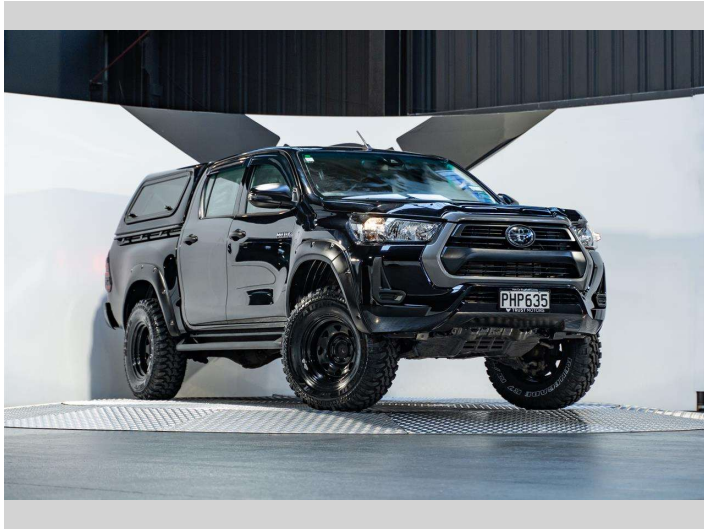

# 2022 Toyota Hilux SR 2.8D Manual

Purchase Price

**\$47,990**

Includes GST, Registration & Licensing

Finance may be available on this vehicle. Ask one of our friendly staff for more information.

finance  
**NOW**

## Top features

None Listed

Body Style

**4 door, Ute**

Odometer

**32,200 km**

Engine

**2755 cc, Internal Combustion**