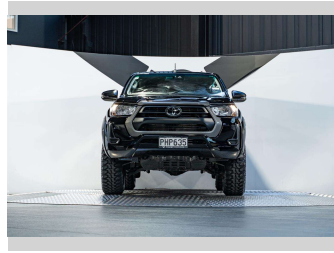

2022 Toyota Hilux SR 2.8D Manual

Purchase Price

$47,990

Includes GST, Registration & Licensing

Finance may be available on this vehicle. Ask one of our friendly staff for more information.

finance
NOW

Gain peace of mind with Mechanical Breakdown Insurance. **Ask us how.**

Protecta
INSURANCE
an ASSURANT company

Top features

None Listed

Body Style

4 door, Ute

Odometer

32,200 km

Engine

2755 cc, Internal Combustion

Fuel Type

Diesel

Transmission

Manual

Wheels

-

VIN

MR0JA3DD700350131

Interior

Black

Safety

-

Reg No.

PHP635

Ext Colour

Eclipse Black

History

NZ New, 2 owners

Seats

5 seats, Cloth

CO2 Emissions

-

Energy Economy

-

Stock ID: 4441

Trust Motors Ltd | Phone 09 887 8668 | Email george@trustmotors.co.nz
10 Norman Spencer Drive, Papatoetoe, Auckland 2104, New Zealand
www.trustmotors.co.nz

★★★★★
4.90 | 1029 reviews